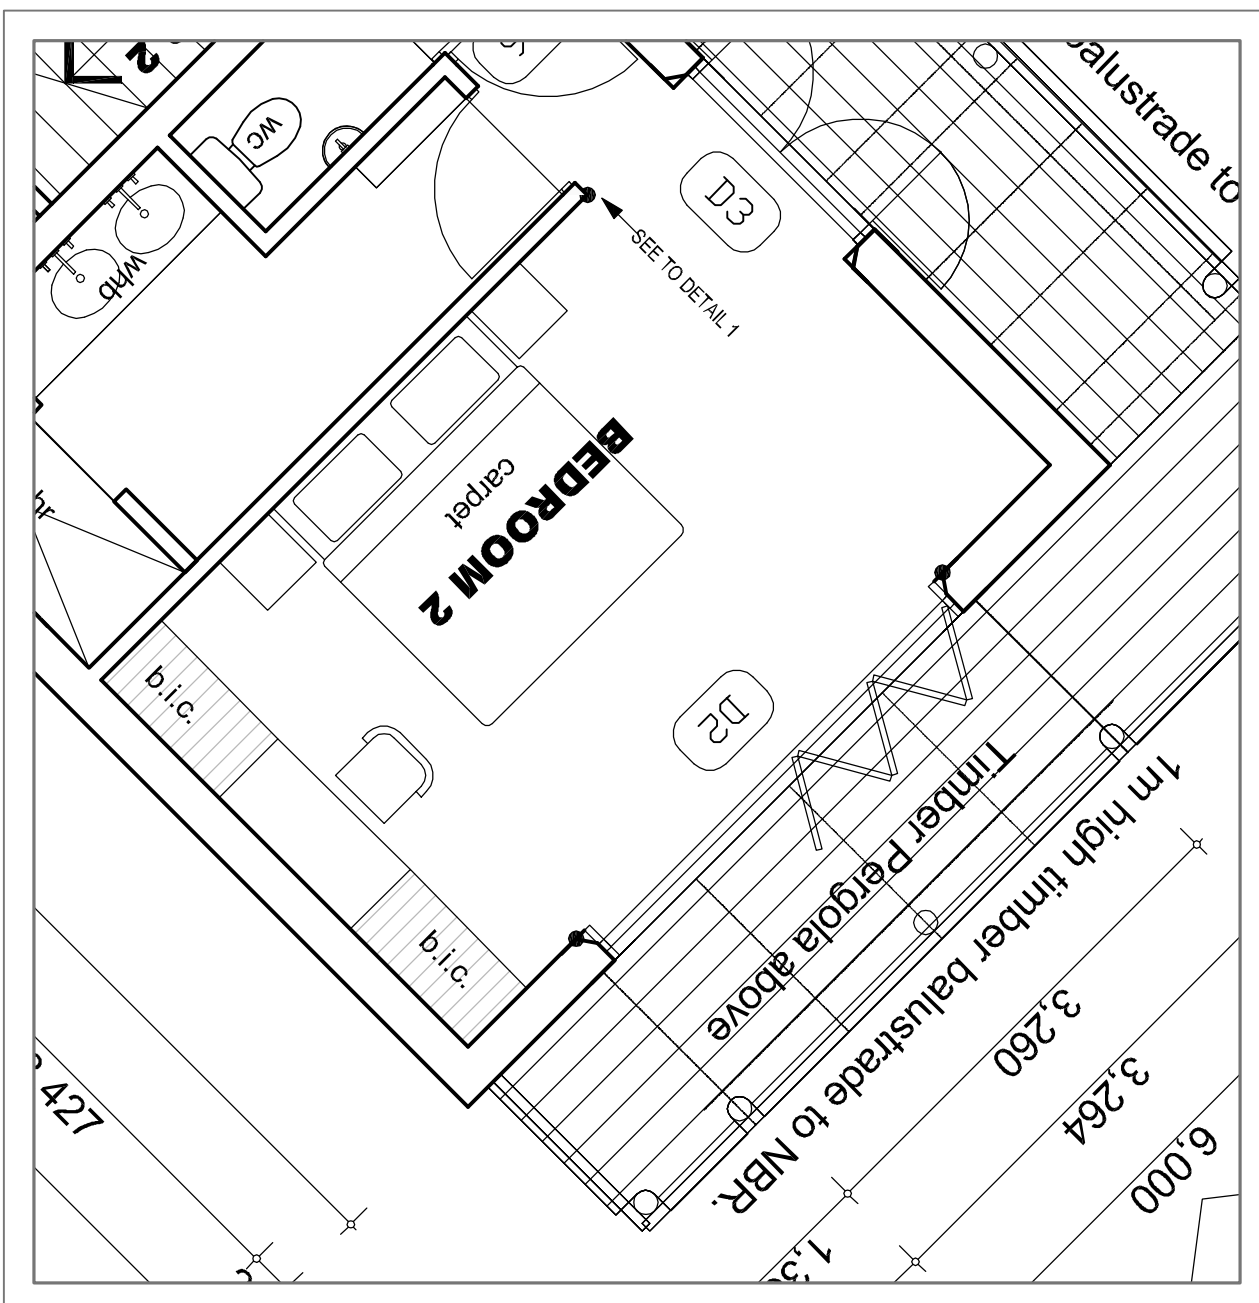

GONDWANA
GAME RESERVE
garden route south africa

Private Residences

Luxury Turnkey Bush Home

GROUND FLOOR PLAN

FIRST FLOOR PLAN

BASEMENT FLOOR PLAN

3 bedroom Home Package

- Total size: ±470m²
- 345m² Interior including ground floor, first floor and basement
- 125m² Exterior including deck and balcony
- 3 bedrooms with en-suite bathrooms
- Open plan, double volume living area including lounge, dining and kitchen
- Separate office or TV room upstairs
- Fully equipped basement for wine cellar, cinema, sauna or to suit your needs
- High quality finish – thatch roof, wooden folding doors, balau decking
- 5-star full furniture package
- Natural landscaping around residence

BEDROOM THREE

BATHROOM THREE

BATHROOM TWO

BATHROOM TWO

BEDROOM ONE

LOUNGE

BEDROOM TWO

FIREPLACE