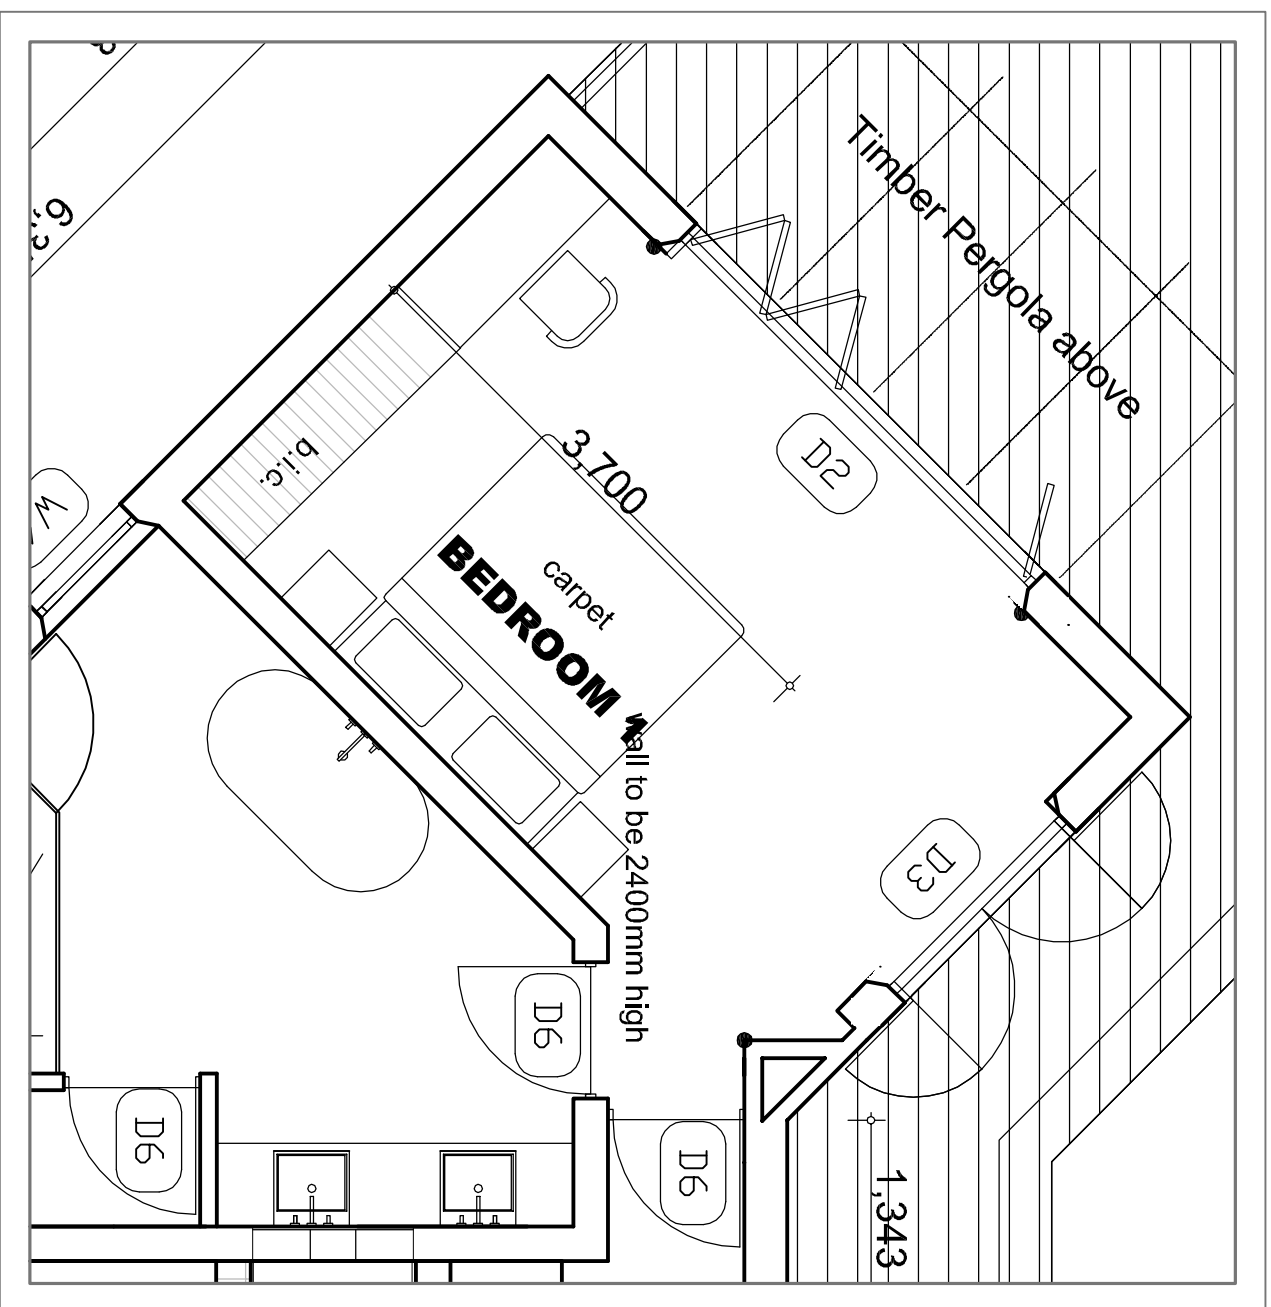

GONDWANA
GAME RESERVE
garden route south africa

Private Residences

Luxury Turnkey Bush Home

GROUND FLOOR PLAN

FIRST FLOOR PLAN

BASEMENT FLOOR PLAN

3 bedroom Home Package

- Total size: ±470m²
- 345m² Interior including ground floor, first floor and basement
- 125m² Exterior including deck and balcony
- 3 bedrooms with en-suite bathrooms
- Open plan, double volume living area including lounge, dining and kitchen
- Separate office or TV room upstairs
- Fully equipped basement for wine cellar, cinema, sauna or to suit your needs
- High quality finish – thatch roof, wooden folding doors, balau decking
- 5-star full furniture package
- Natural landscaping around residence

BEDROOM THREE

BATHROOM THREE

BATHROOM TWO

BATHROOM TWO

BEDROOM ONE

LOUNGE

BEDROOM TWO

FIREPLACE