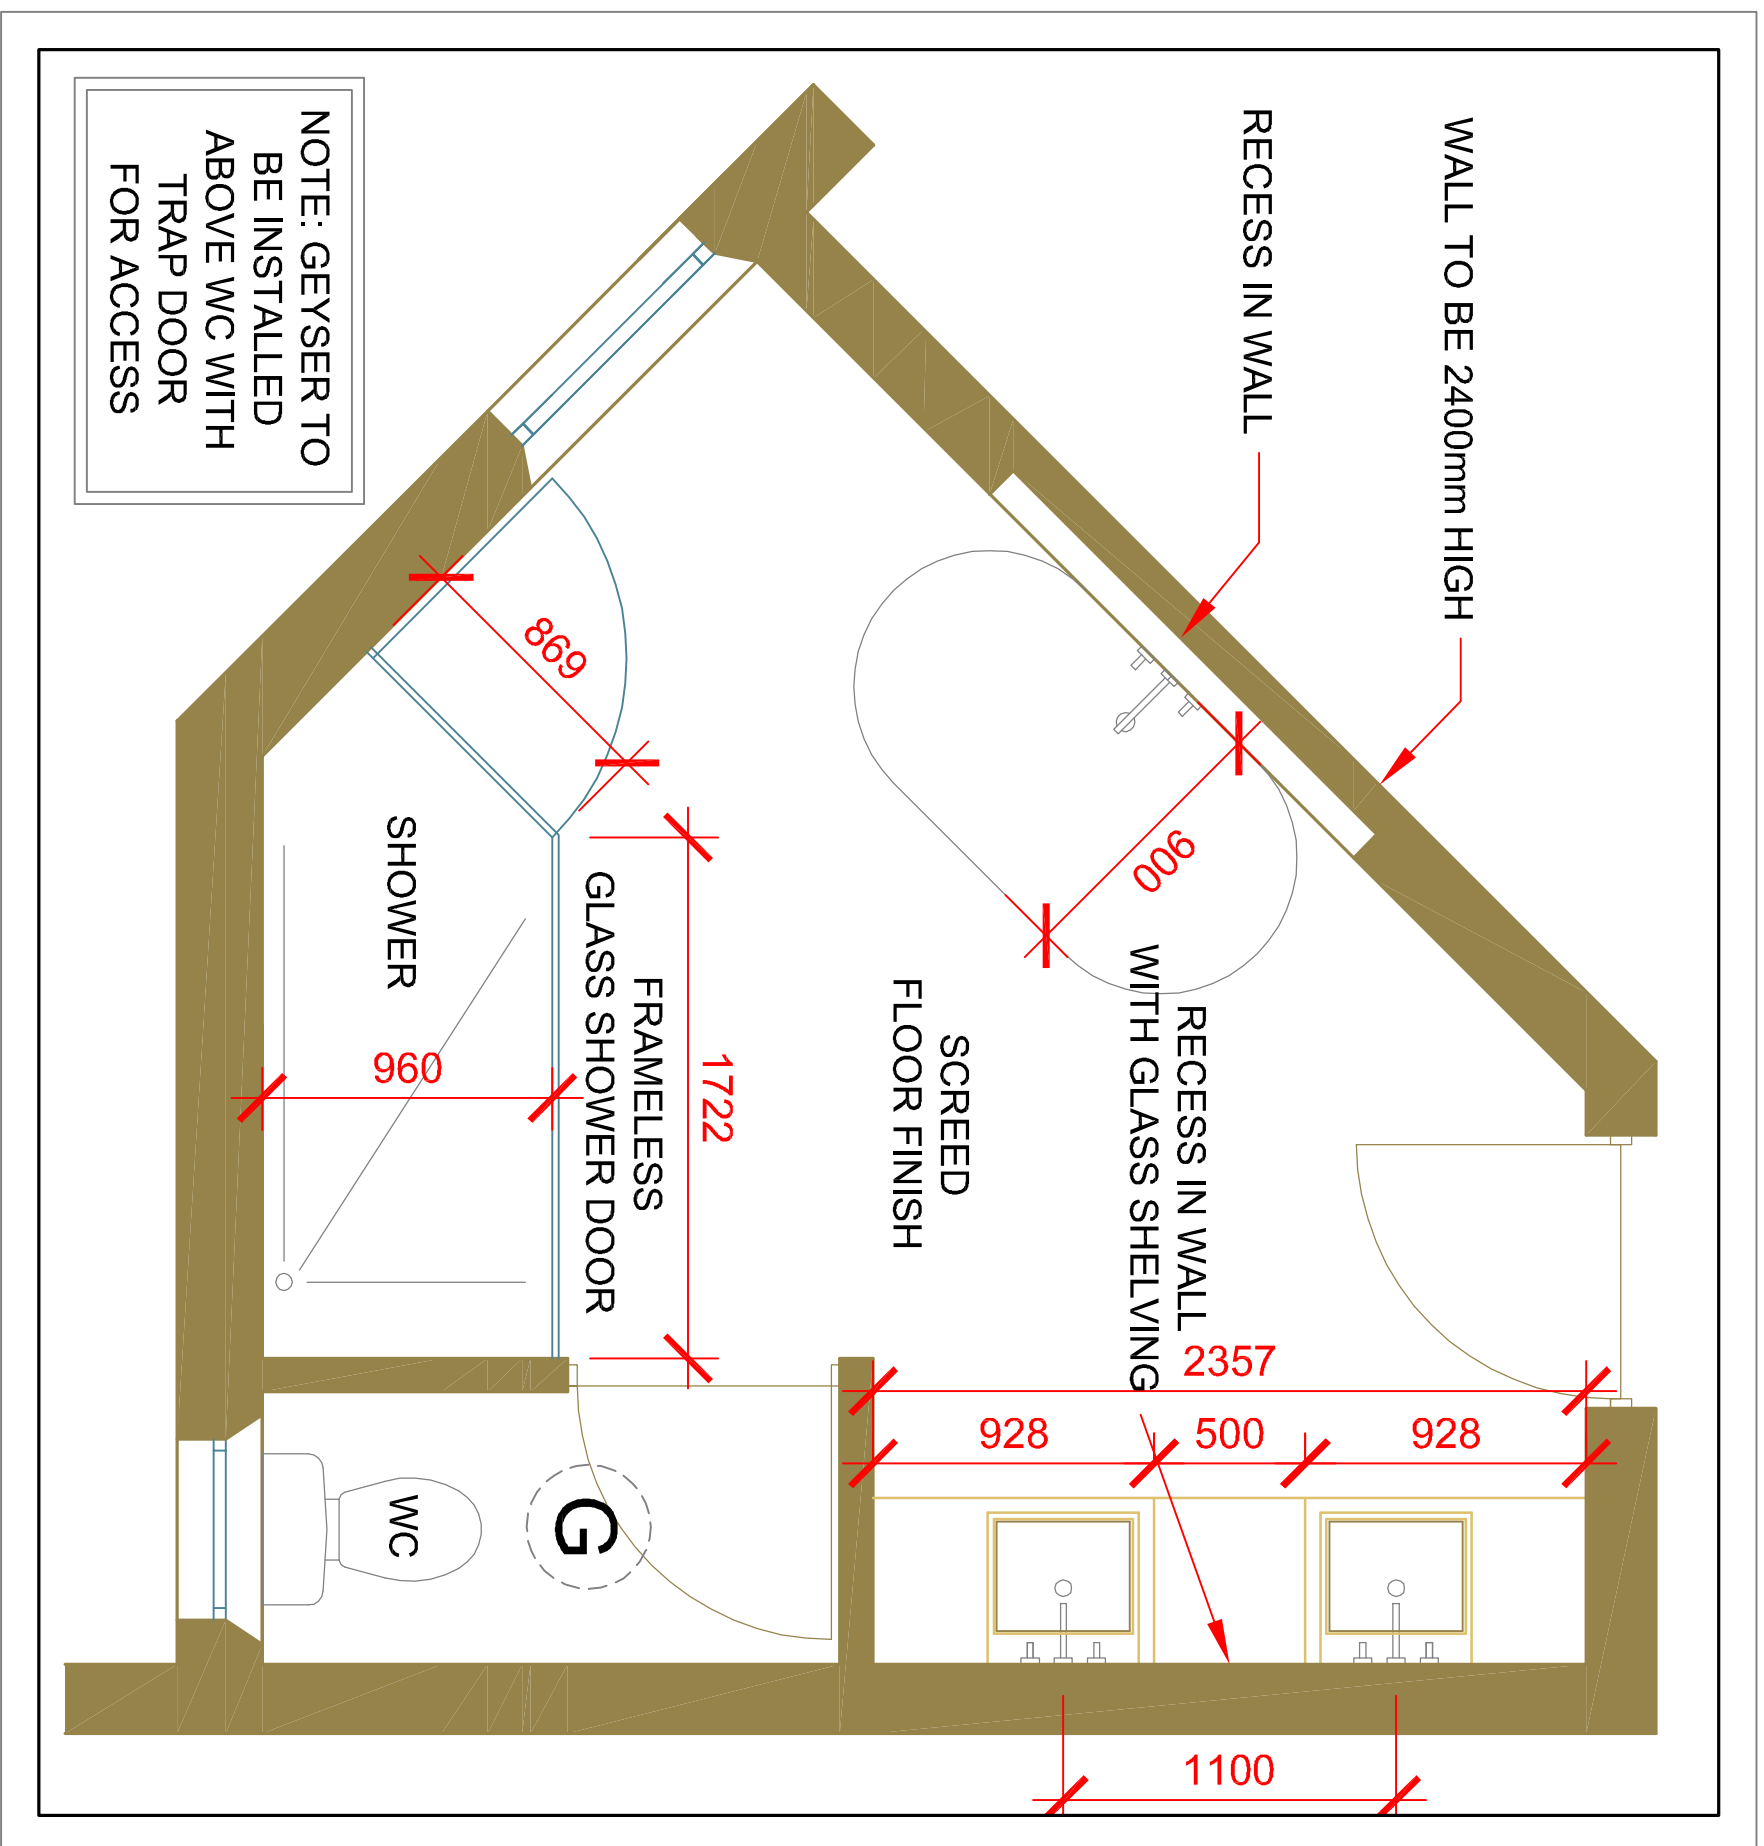

GONDWANA
GAME RESERVE
garden route south africa

Private Residences

Luxury Turnkey Bush Home

GROUND FLOOR PLAN

FIRST FLOOR PLAN

BASEMENT FLOOR PLAN

3 bedroom Home Package

- Total size: ±470m²
- 345m² Interior including ground floor, first floor and basement
- 125m² Exterior including deck and balcony
- 3 bedrooms with en-suite bathrooms
- Open plan, double volume living area including lounge, dining and kitchen
- Separate office or TV room upstairs
- Fully equipped basement for wine cellar, cinema, sauna or to suit your needs
- High quality finish – thatch roof, wooden folding doors, balau decking
- 5-star full furniture package
- Natural landscaping around residence

Red Rocks Valley

2.5 acre (10,000 m²)

12	R 5 724 000
13	R 5 724 000
18	R 5 565 000
19	SOLD
26	SOLD

BATHROOM THREE

BASEMENT

BATHROOM ONE

BATHROOM ONE

BATHROOM ONE

BEDROOM THREE

BATHROOM THREE

BATHROOM TWO

BATHROOM TWO

BEDROOM ONE

LOUNGE

BEDROOM TWO

FIREPLACE