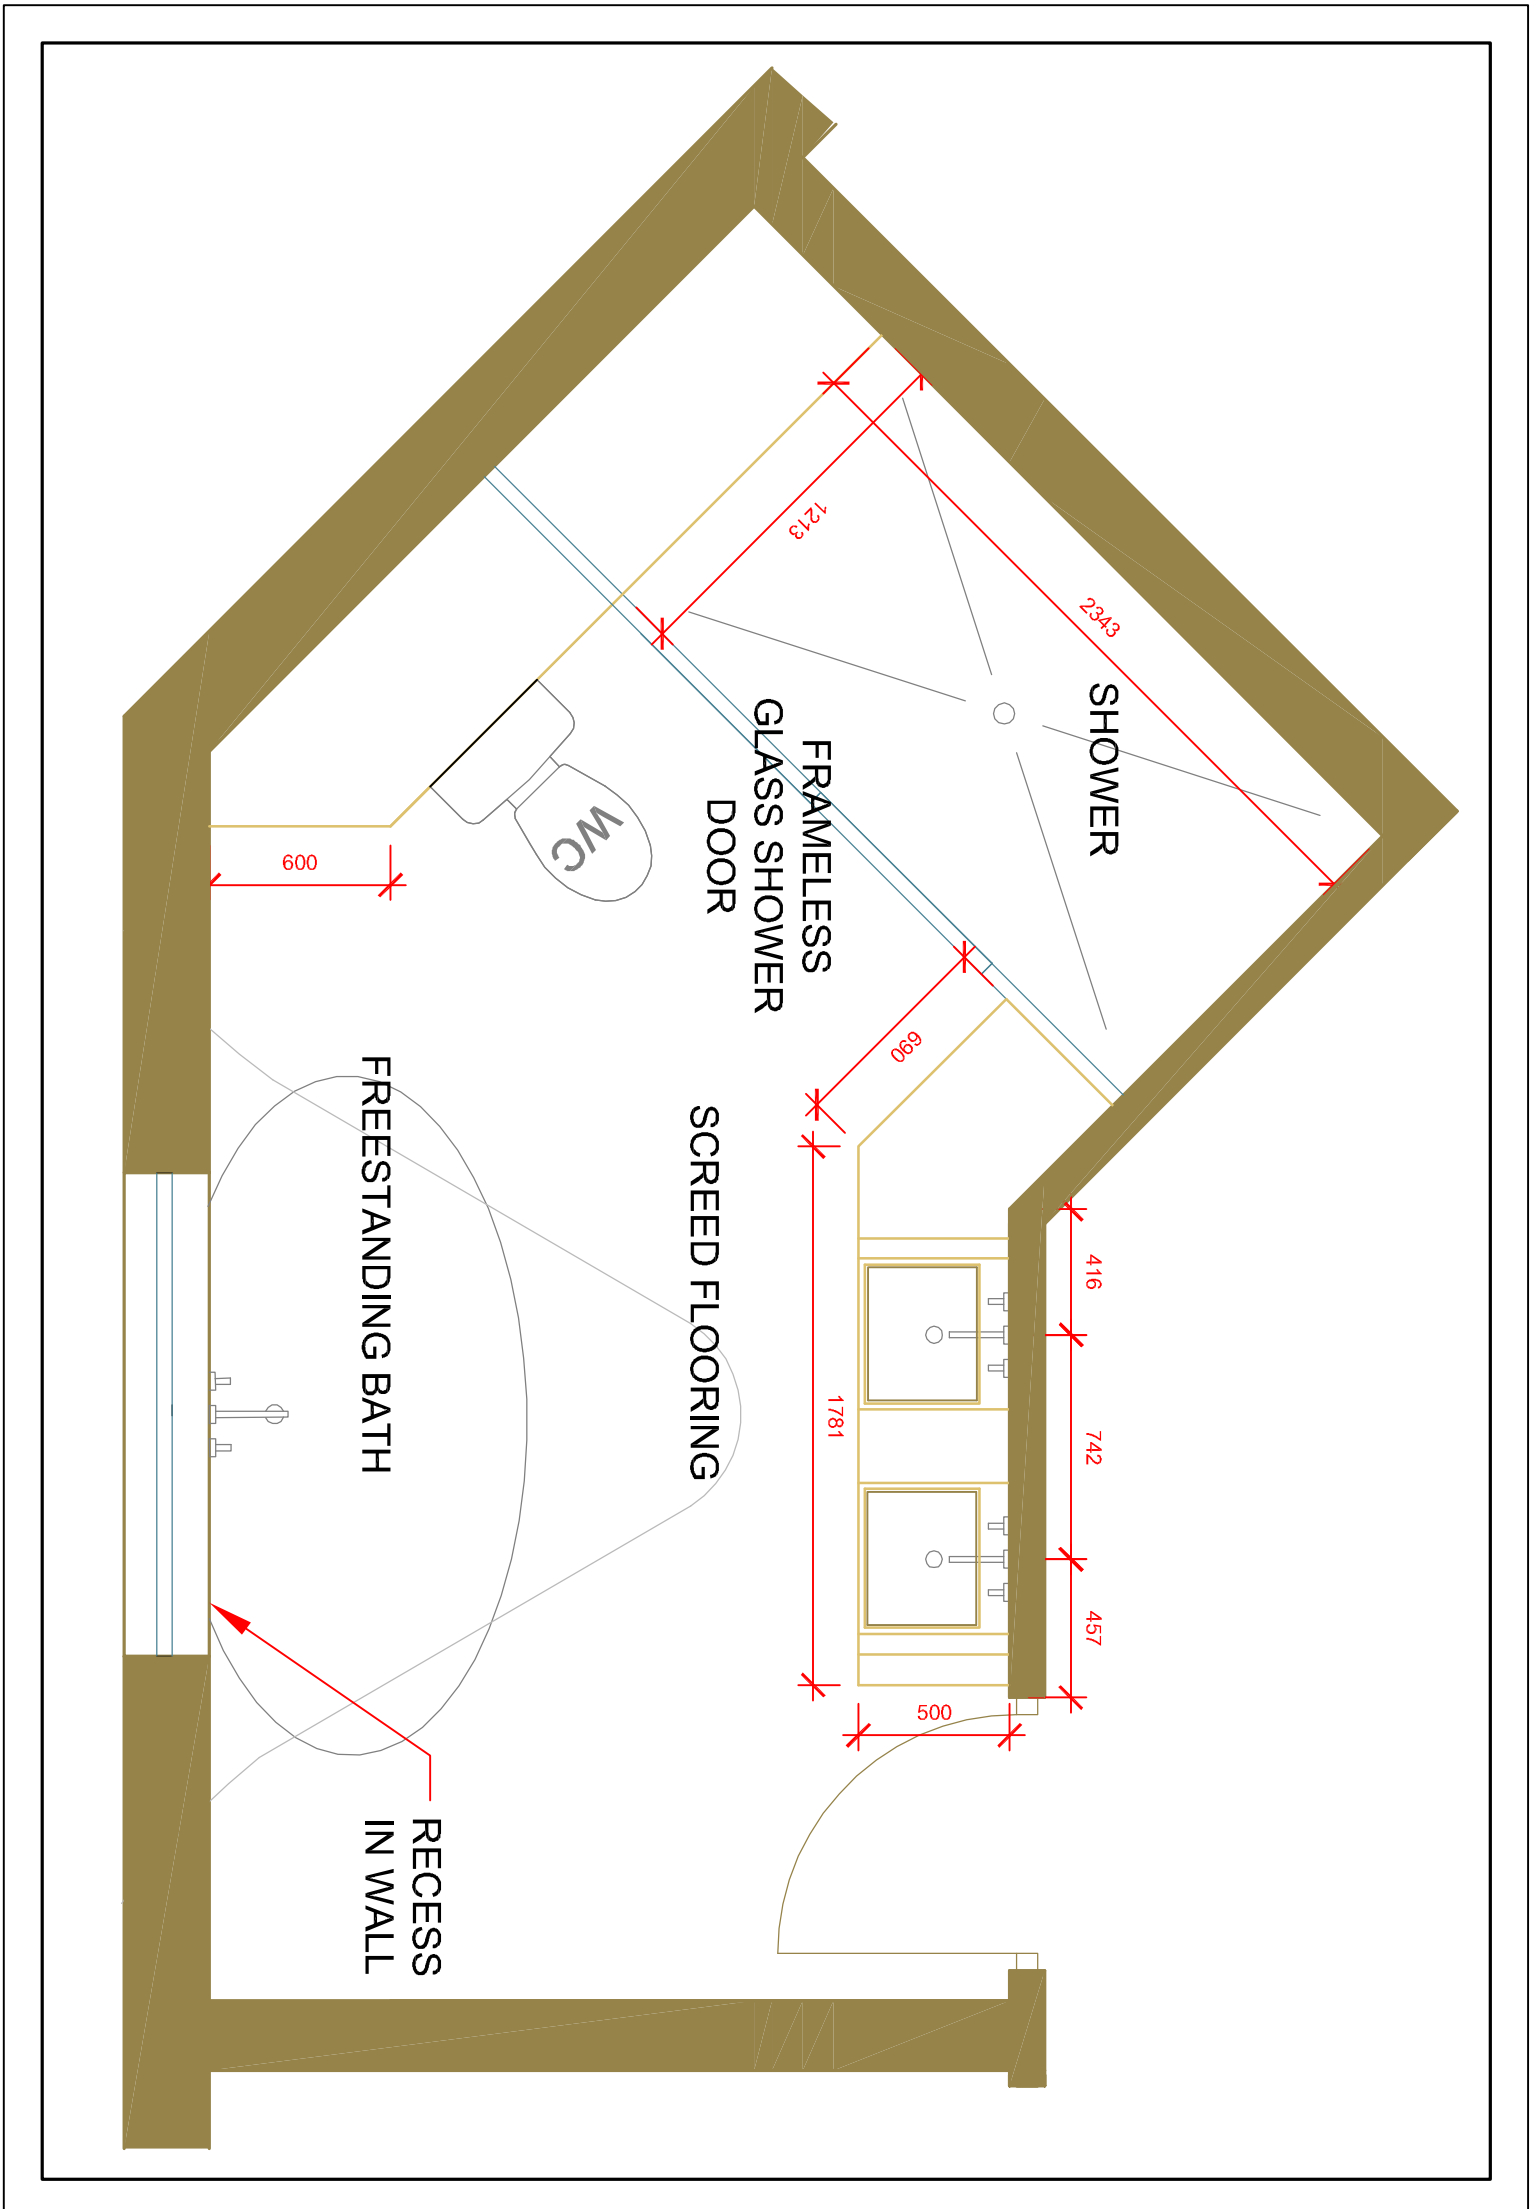

GONDWANA
GAME RESERVE
garden route south africa

Private Residences

Luxury Turnkey Bush Home

GROUND FLOOR PLAN

FIRST FLOOR PLAN

BASEMENT FLOOR PLAN

3 bedroom Home Package

- Total size: ±470m²
- 345m² Interior including ground floor, first floor and basement
- 125m² Exterior including deck and balcony
- 3 bedrooms with en-suite bathrooms
- Open plan, double volume living area including lounge, dining and kitchen
- Separate office or TV room upstairs
- Fully equipped basement for wine cellar, cinema, sauna or to suit your needs
- High quality finish – thatch roof, wooden folding doors, balau decking
- 5-star full furniture package
- Natural landscaping around residence

Red Rocks Valley

2.5 acre (10,000 m²)

12	R 5 724 000
13	R 5 724 000
18	R 5 565 000
19	SOLD
26	SOLD

BATHROOM THREE

BASEMENT

BATHROOM ONE

BATHROOM ONE

BATHROOM ONE

BEDROOM THREE

BATHROOM THREE

BATHROOM TWO

BATHROOM TWO

BEDROOM ONE

LOUNGE

BEDROOM TWO

FIREPLACE