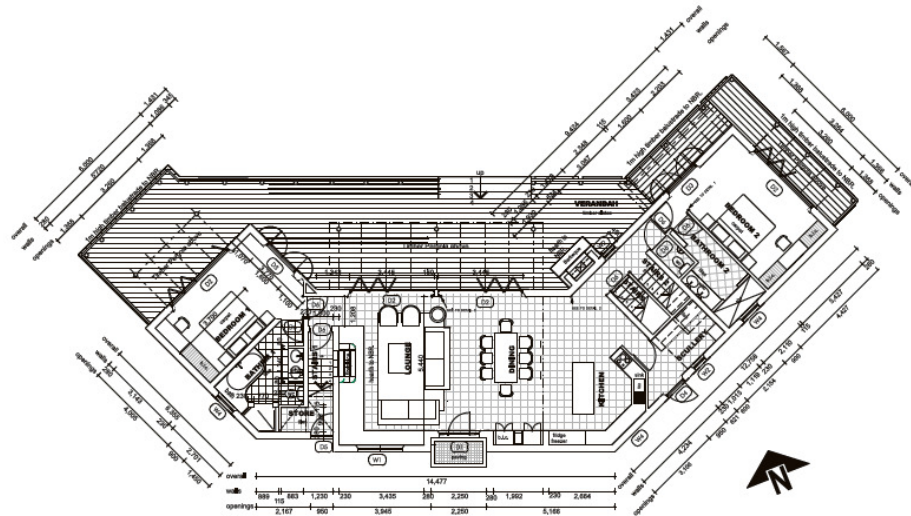

GONDWANA
GAME RESERVE
garden route south africa

Private Residences

Luxury Turnkey Bush Home

GROUND FLOOR PLAN

FIRST FLOOR PLAN

BASEMENT FLOOR PLAN

3 bedroom Home Package

- Total size: ±470m²
- 345m² Interior including ground floor, first floor and basement
- 125m² Exterior including deck and balcony
- 3 bedrooms with en-suite bathrooms
- Open plan, double volume living area including lounge, dining and kitchen
- Separate office or TV room upstairs
- Fully equipped basement for wine cellar, cinema, sauna or to suit your needs
- High quality finish – thatch roof, wooden folding doors, balau decking
- 5-star full furniture package
- Natural landscaping around residence

Milkwood Valley

2.5 acre (10,000 m²)

Package Price Rand (incl. VAT)

1	SOLD
2	R 6 943 000
3	R 6 943 000
4	R 6 784 000
5	SOLD
6	SOLD
7	R 6 999 000
8	R 6 996 000
9	SOLD
10	R 6 996 000
11	R 6 999 000
12	R 6 996 000
13	R 6 996 000
14	R 6 996 000
15	SOLD