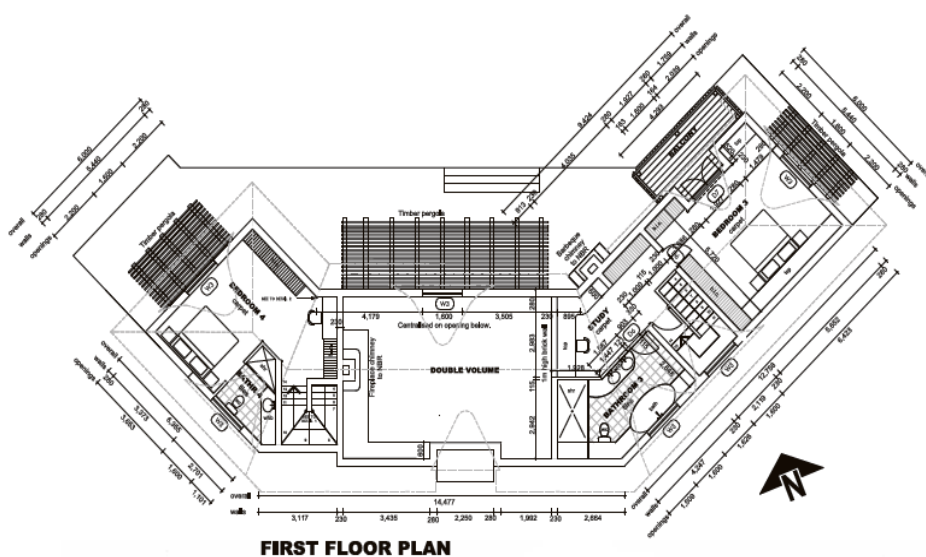

Milkwood Valley

15 Home Sites
2.5 acre (10,000 m²)

Package Price Rand (incl. VAT)

1	SOLD
2	R 5 883 000
3	R 5 883 000
4	R 5 724 000
5	SOLD
6	SOLD
7	R 5 989 000
8	R 5 936 000
9	SOLD
10	R 5 936 000
11	R 5 989 000
12	R 5 936 000
13	R 5 936 000
14	R 5 936 000
15	SOLD

Red Rocks Valley

2.5 acre (10,000 m²)

12	R 5 724 000
13	R 5 724 000
18	R 5 565 000
19	SOLD
26	SOLD