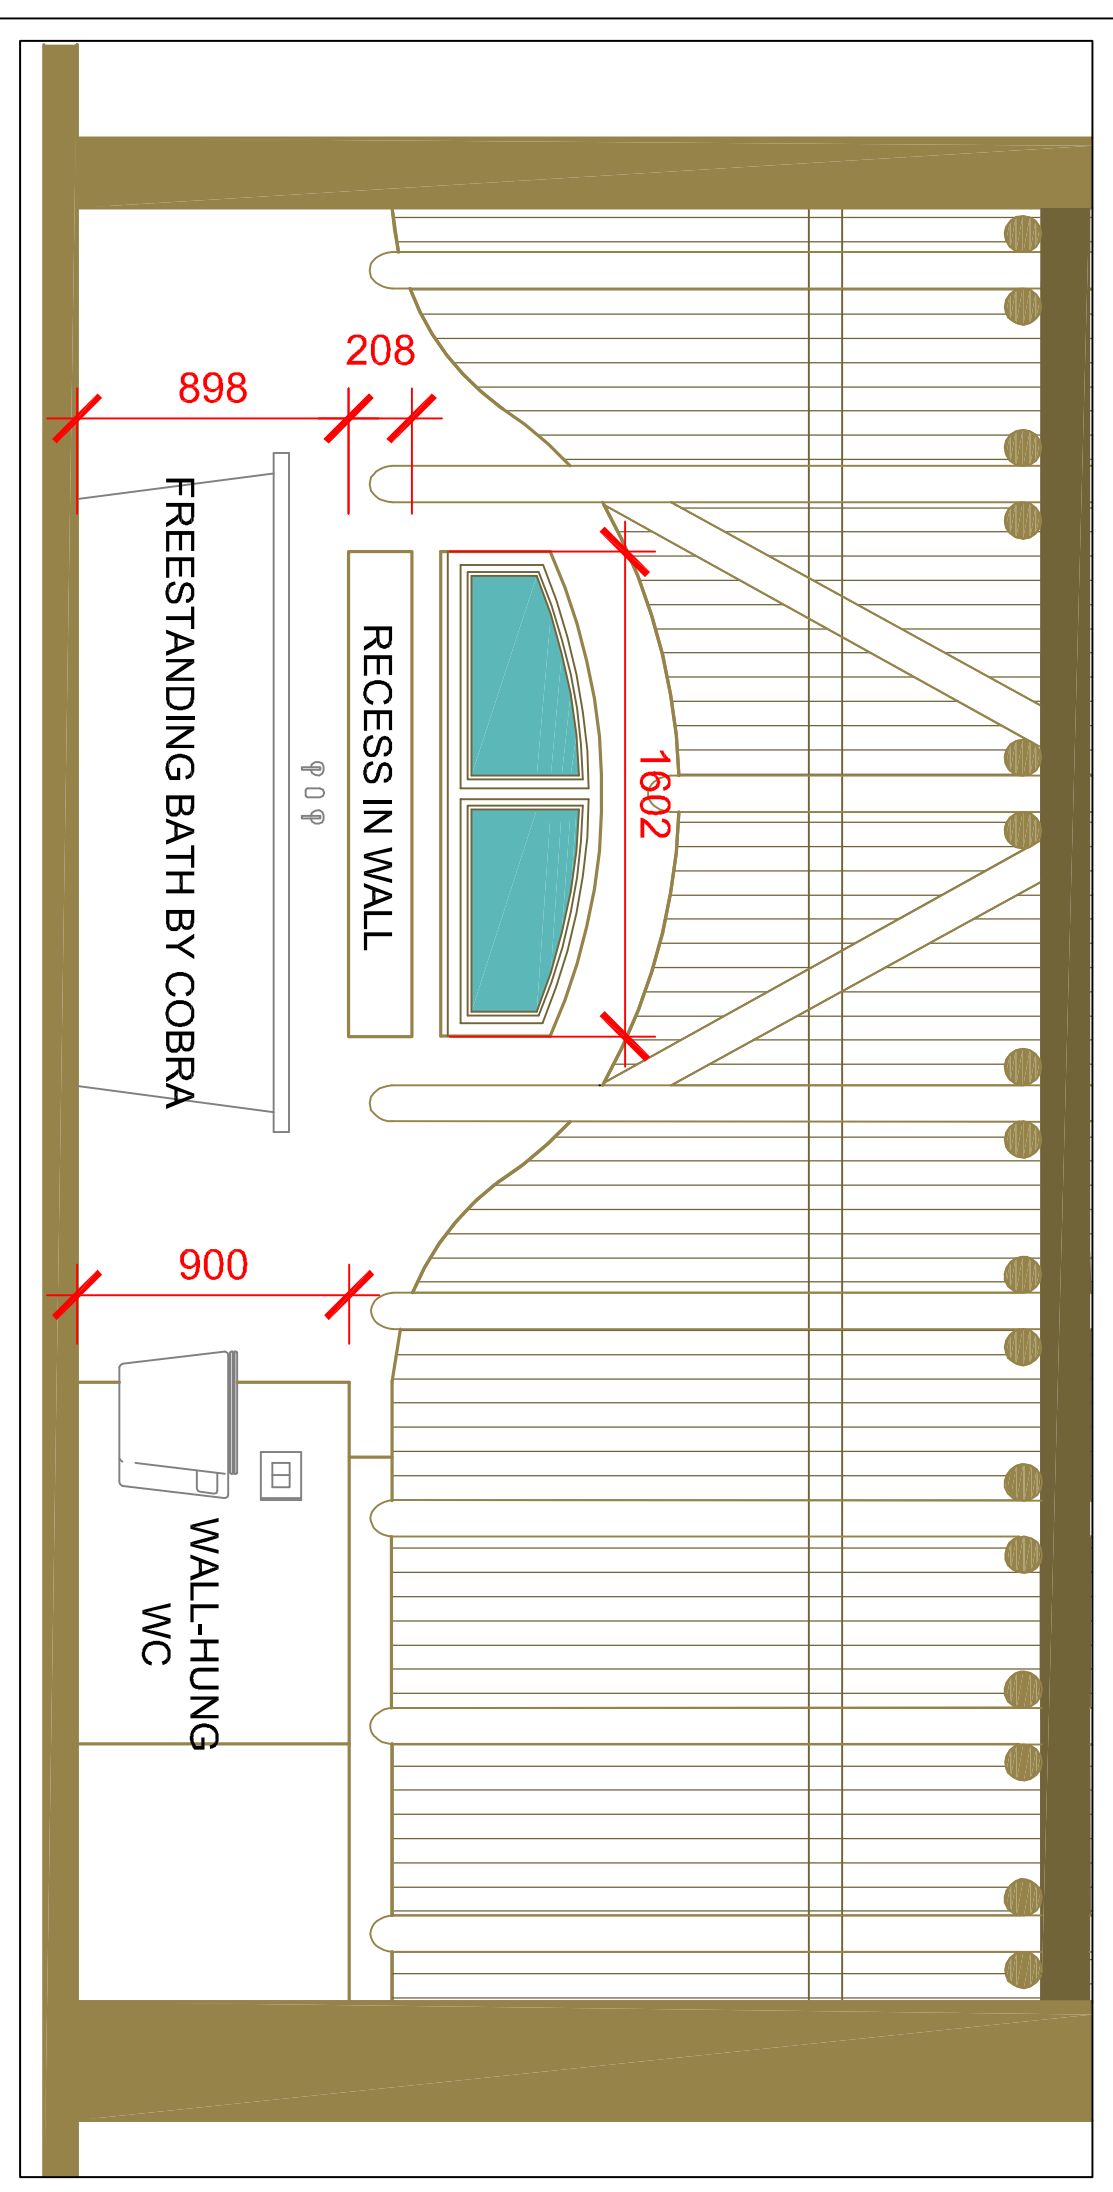

GONDWANA
GAME RESERVE
garden route south africa

Private Residences

Luxury Turnkey Bush Home

GROUND FLOOR PLAN

FIRST FLOOR PLAN

BASEMENT FLOOR PLAN

3 bedroom Home Package

- Total size: ±470m²
- 345m² Interior including ground floor, first floor and basement
- 125m² Exterior including deck and balcony
- 3 bedrooms with en-suite bathrooms
- Open plan, double volume living area including lounge, dining and kitchen
- Separate office or TV room upstairs
- Fully equipped basement for wine cellar, cinema, sauna or to suit your needs
- High quality finish – thatch roof, wooden folding doors, balau decking
- 5-star full furniture package
- Natural landscaping around residence

Red Rocks Valley

2.5 acre (10,000 m²)

12	R 5 724 000
13	R 5 724 000
18	R 5 565 000
19	SOLD
26	SOLD

BATHROOM THREE

BASEMENT

BATHROOM ONE

BATHROOM ONE

BATHROOM ONE

BEDROOM THREE

BATHROOM THREE

BATHROOM TWO

BATHROOM TWO

BEDROOM ONE

LOUNGE

BEDROOM TWO

FIREPLACE