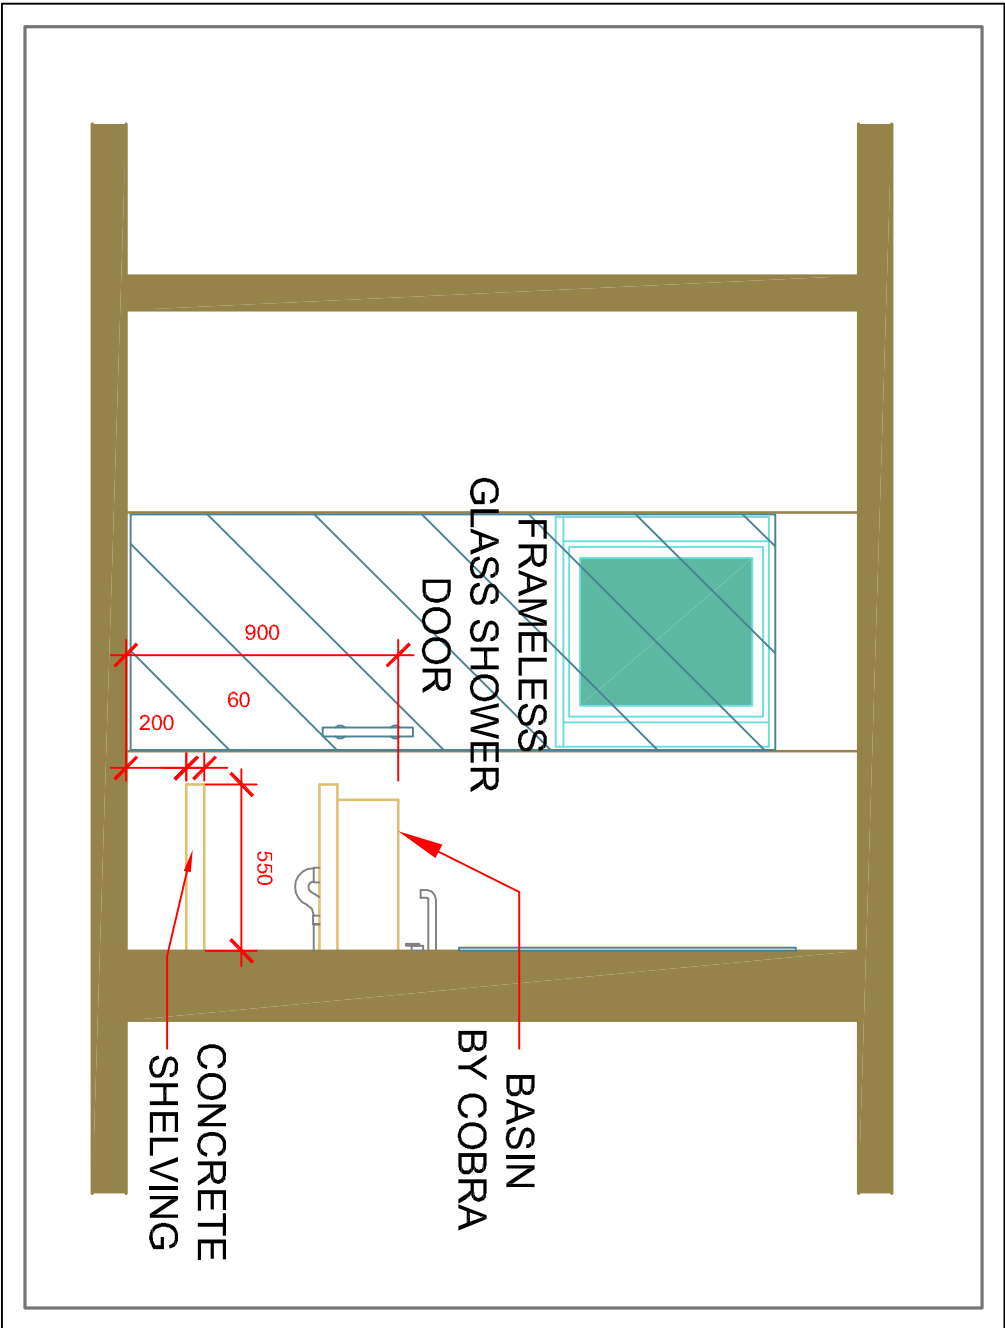

GONDWANA
GAME RESERVE
garden route south africa

Private Residences

Luxury Turnkey Bush Home

GROUND FLOOR PLAN

FIRST FLOOR PLAN

BASEMENT FLOOR PLAN

3 bedroom Home Package

- Total size: ±470m²
- 345m² Interior including ground floor, first floor and basement
- 125m² Exterior including deck and balcony
- 3 bedrooms with en-suite bathrooms
- Open plan, double volume living area including lounge, dining and kitchen
- Separate office or TV room upstairs
- Fully equipped basement for wine cellar, cinema, sauna or to suit your needs
- High quality finish – thatch roof, wooden folding doors, balau decking
- 5-star full furniture package
- Natural landscaping around residence

BEDROOM THREE

BATHROOM THREE

BATHROOM TWO

BATHROOM TWO

BEDROOM ONE

LOUNGE

BEDROOM TWO

FIREPLACE