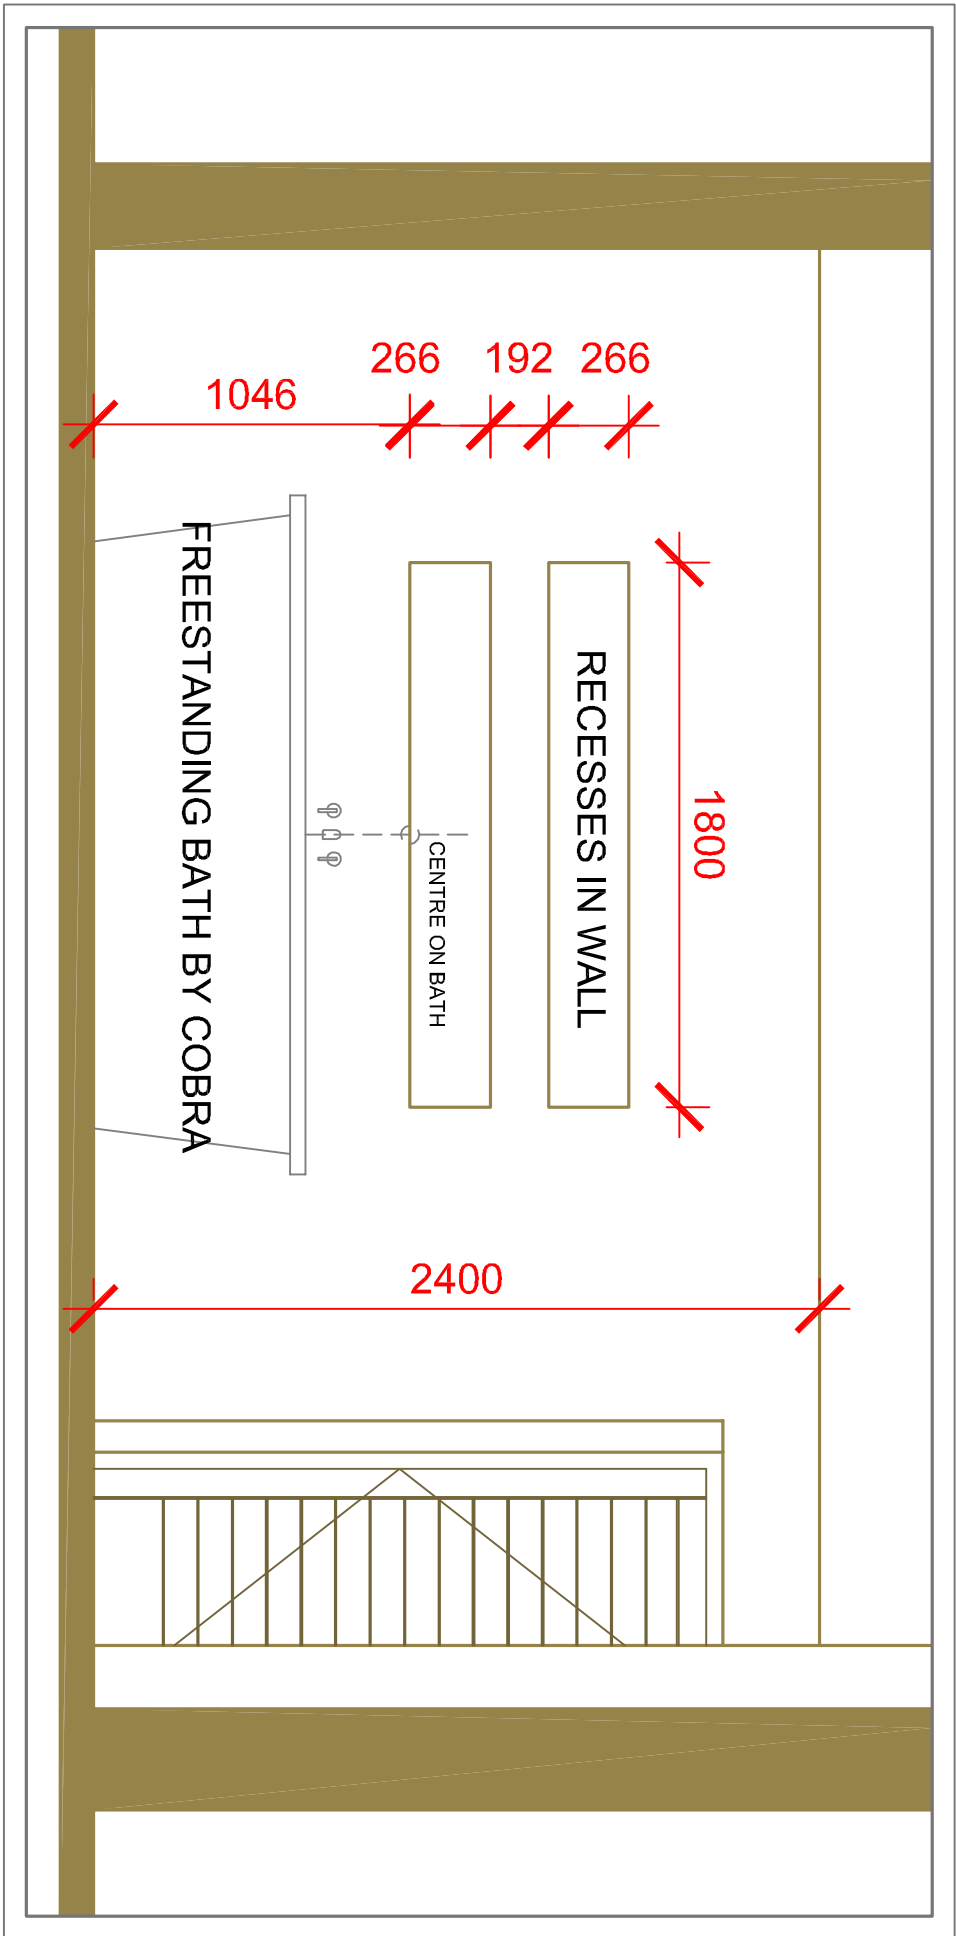

Red Rocks Valley

2.5 acre (10,000 m²)

12	R 5 724 000
13	R 5 724 000
18	R 5 565 000
19	SOLD
26	SOLD

BATHROOM THREE

BASEMENT

BATHROOM ONE

BATHROOM ONE

BATHROOM ONE

BEDROOM THREE

BATHROOM THREE

BATHROOM TWO

BATHROOM TWO

BEDROOM ONE

LOUNGE

BEDROOM TWO

FIREPLACE