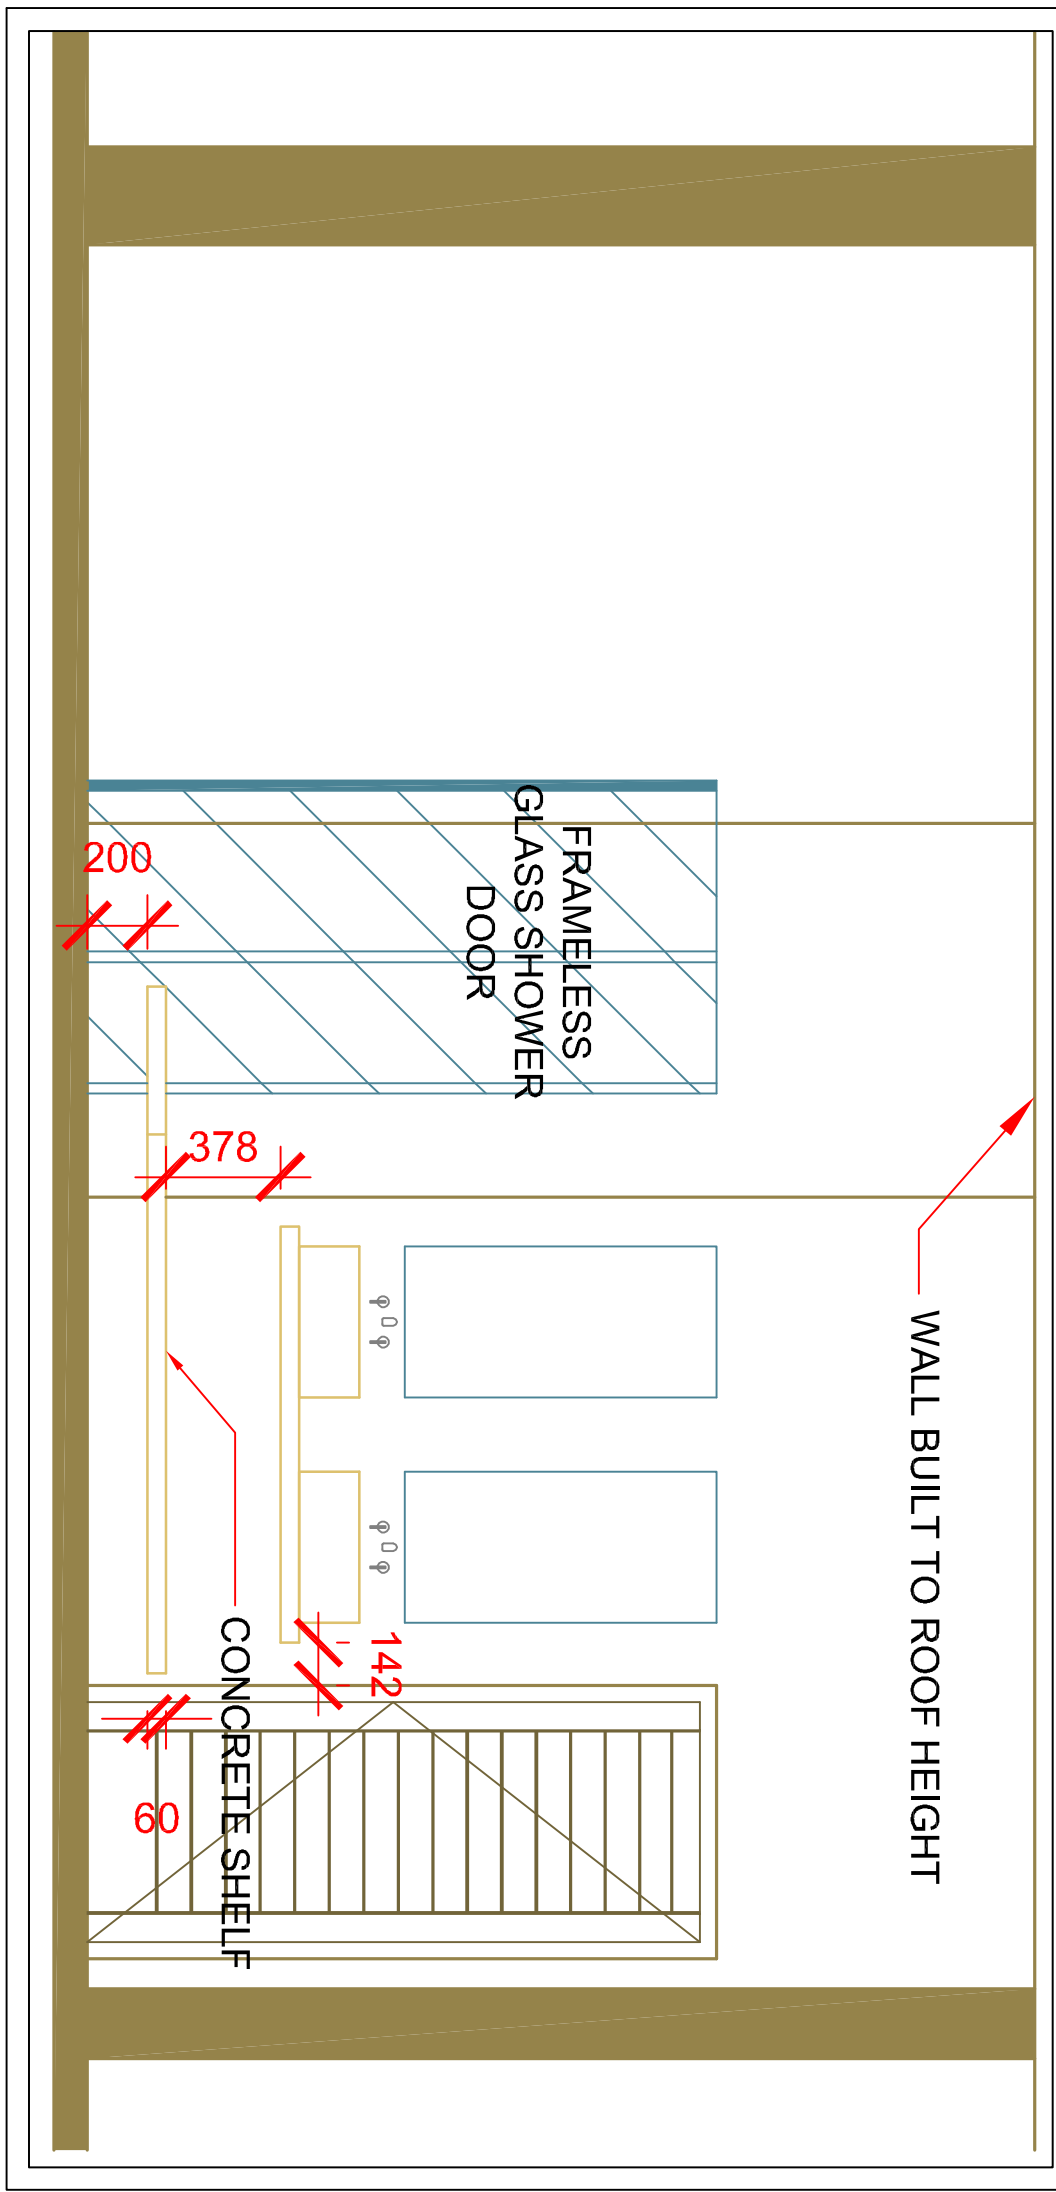

Red Rocks Valley

2.5 acre (10,000 m²)

12	R 5 724 000
13	R 5 724 000
18	R 5 565 000
19	SOLD
26	SOLD

BATHROOM THREE

BASEMENT

BATHROOM ONE

BATHROOM ONE

BATHROOM ONE

BEDROOM THREE

BATHROOM THREE

BATHROOM TWO

BATHROOM TWO

BEDROOM ONE

LOUNGE

BEDROOM TWO

FIREPLACE