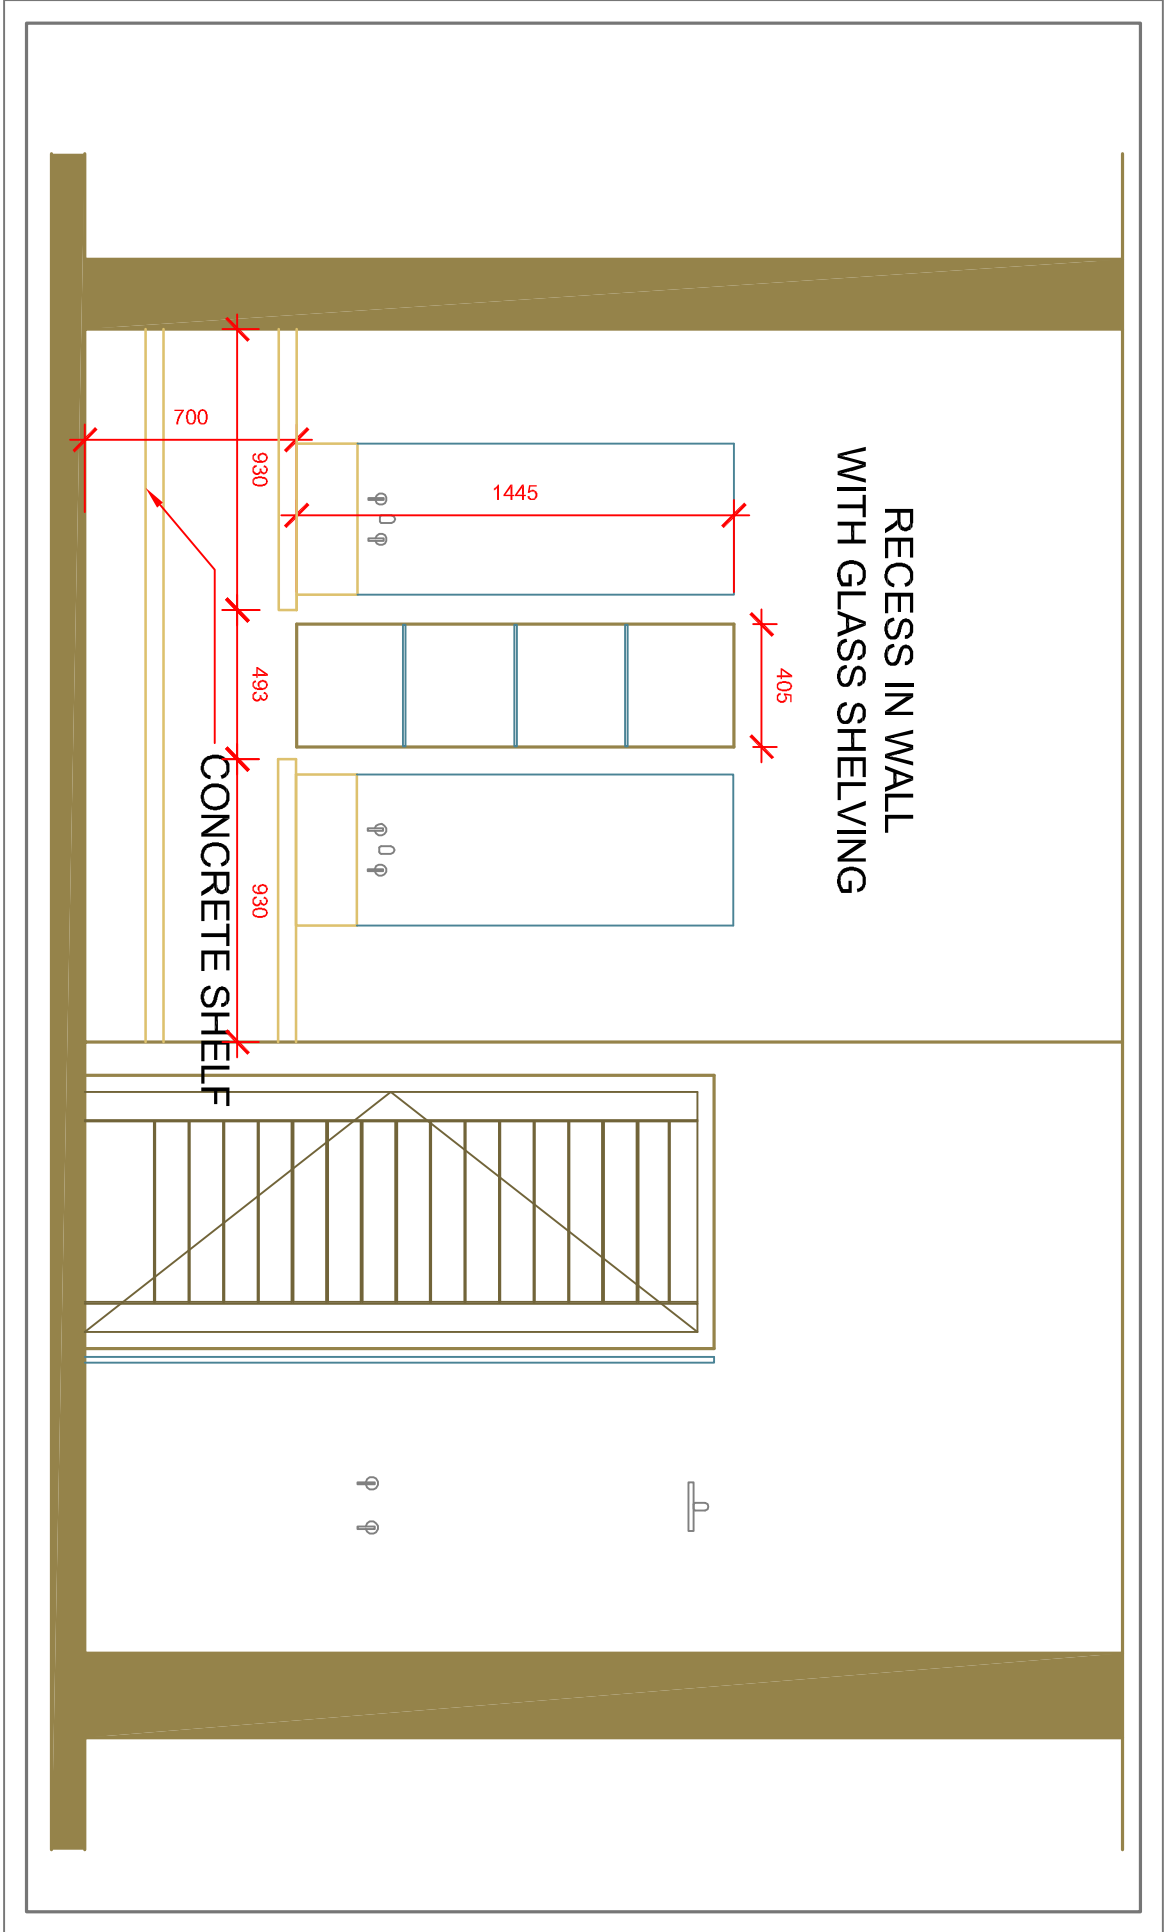

GONDWANA
GAME RESERVE
garden route south africa

Private Residences

Luxury Turnkey Bush Home

GROUND FLOOR PLAN

FIRST FLOOR PLAN

BASEMENT FLOOR PLAN

3 bedroom Home Package

- Total size: ±470m²
- 345m² Interior including ground floor, first floor and basement
- 125m² Exterior including deck and balcony
- 3 bedrooms with en-suite bathrooms
- Open plan, double volume living area including lounge, dining and kitchen
- Separate office or TV room upstairs
- Fully equipped basement for wine cellar, cinema, sauna or to suit your needs
- High quality finish – thatch roof, wooden folding doors, balau decking
- 5-star full furniture package
- Natural landscaping around residence

Red Rocks Valley

2.5 acre (10,000 m²)

12	R 5 724 000
13	R 5 724 000
18	R 5 565 000
19	SOLD
26	SOLD

BATHROOM THREE

BASEMENT

BATHROOM ONE

BATHROOM ONE

BATHROOM ONE

BEDROOM THREE

BATHROOM THREE

BATHROOM TWO

BATHROOM TWO

BEDROOM ONE

LOUNGE

BEDROOM TWO

FIREPLACE