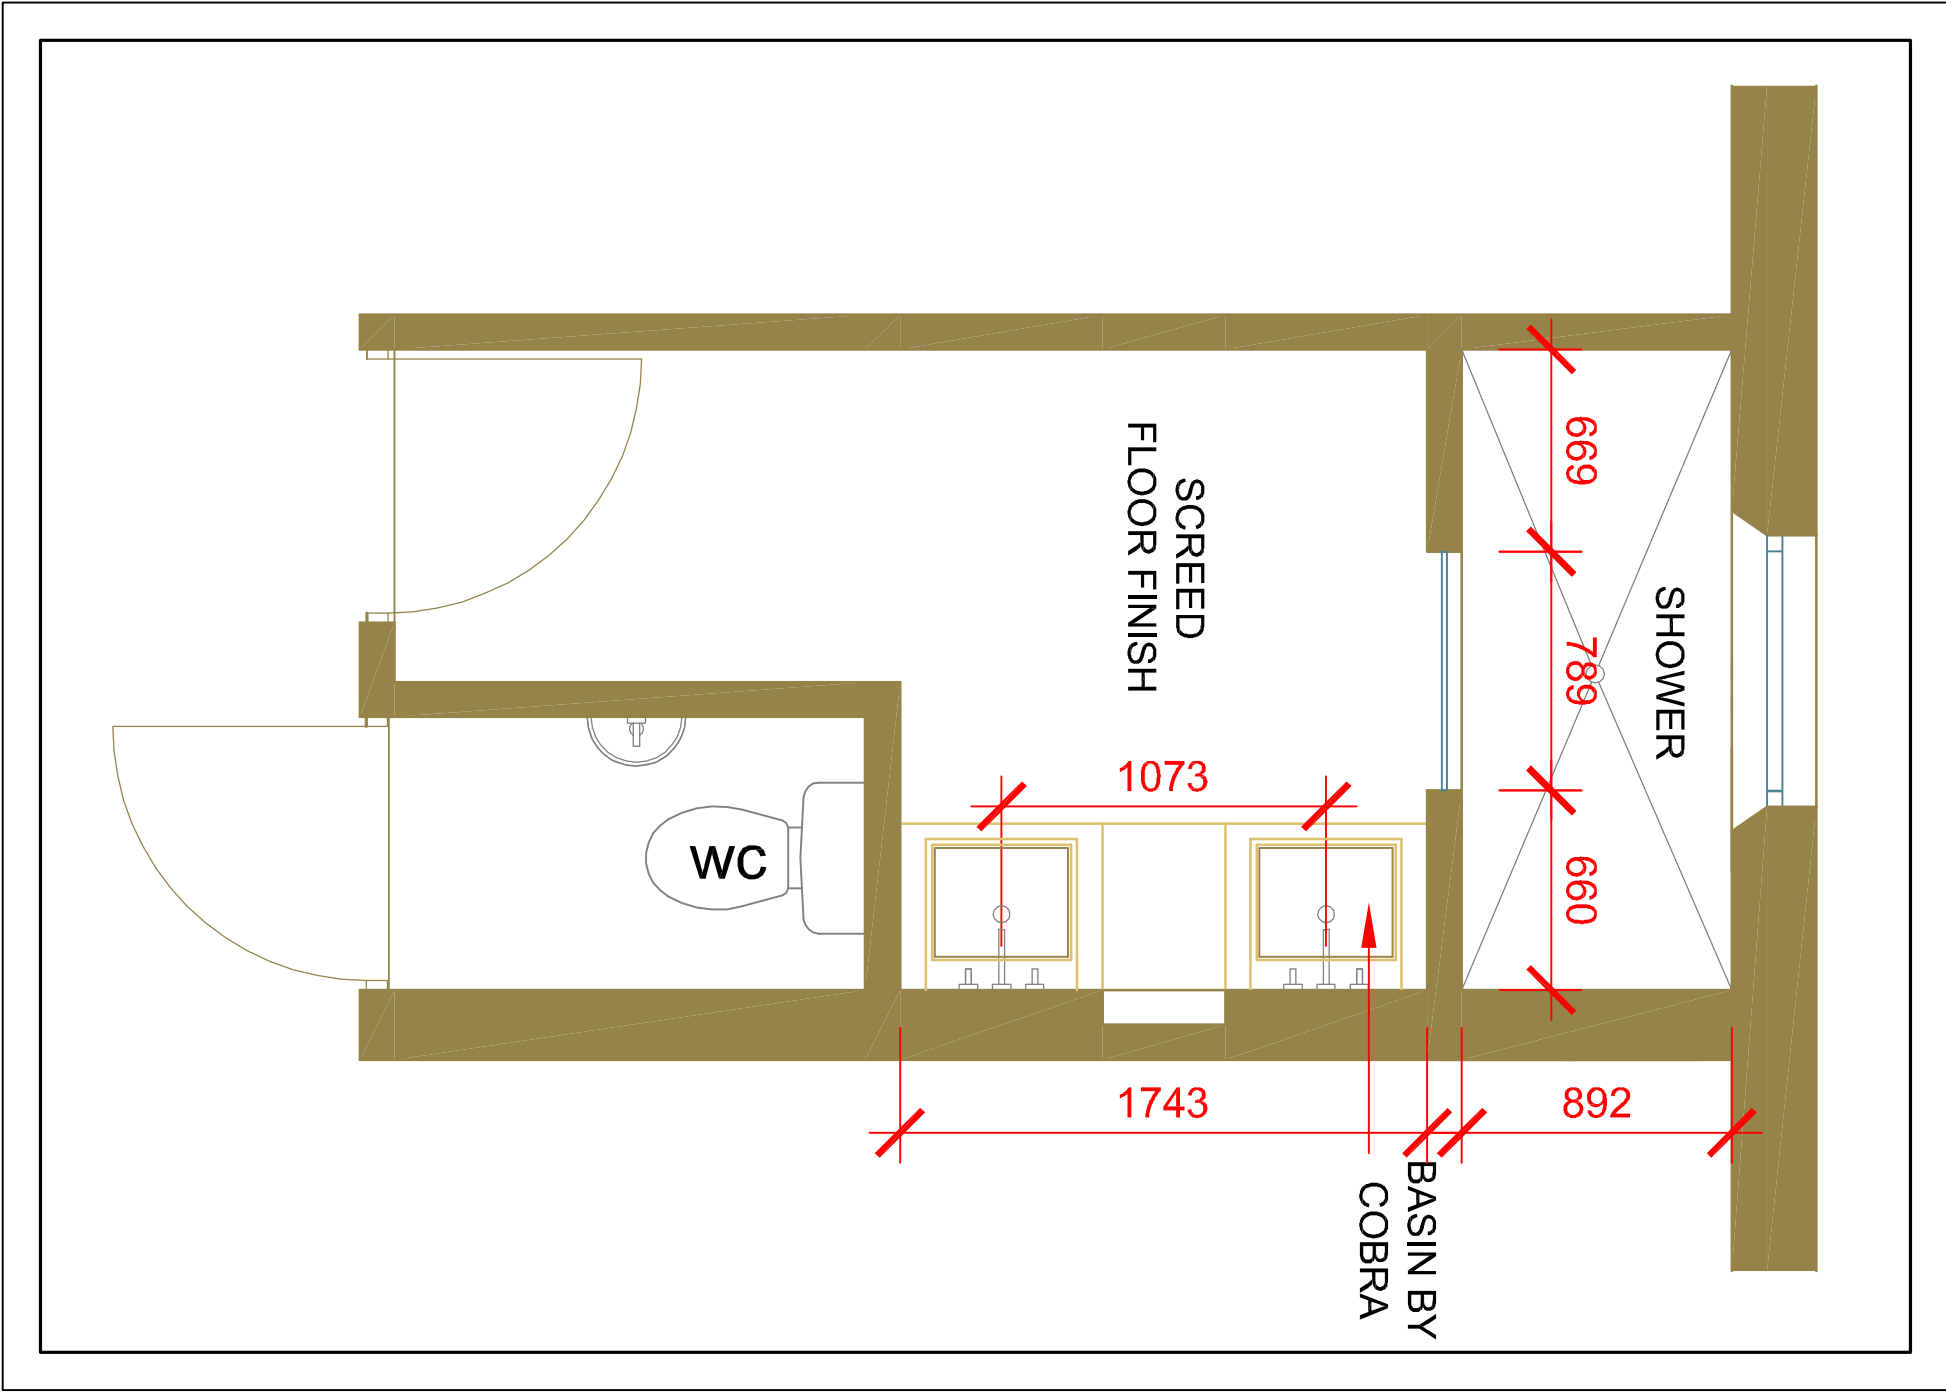

GONDWANA
GAME RESERVE
garden route south africa

Private Residences

Luxury Turnkey Bush Home

GROUND FLOOR PLAN

FIRST FLOOR PLAN

BASEMENT FLOOR PLAN

3 bedroom Home Package

- Total size: ±470m²
- 345m² Interior including ground floor, first floor and basement
- 125m² Exterior including deck and balcony
- 3 bedrooms with en-suite bathrooms
- Open plan, double volume living area including lounge, dining and kitchen
- Separate office or TV room upstairs
- Fully equipped basement for wine cellar, cinema, sauna or to suit your needs
- High quality finish – thatch roof, wooden folding doors, balau decking
- 5-star full furniture package
- Natural landscaping around residence

Red Rocks Valley

2.5 acre (10,000 m²)

12	R 5 724 000
13	R 5 724 000
18	R 5 565 000
19	SOLD
26	SOLD

BATHROOM THREE

BASEMENT

BATHROOM ONE

BATHROOM ONE

BATHROOM ONE

BEDROOM THREE

BATHROOM THREE

BATHROOM TWO

BATHROOM TWO

BEDROOM ONE

LOUNGE

BEDROOM TWO

FIREPLACE