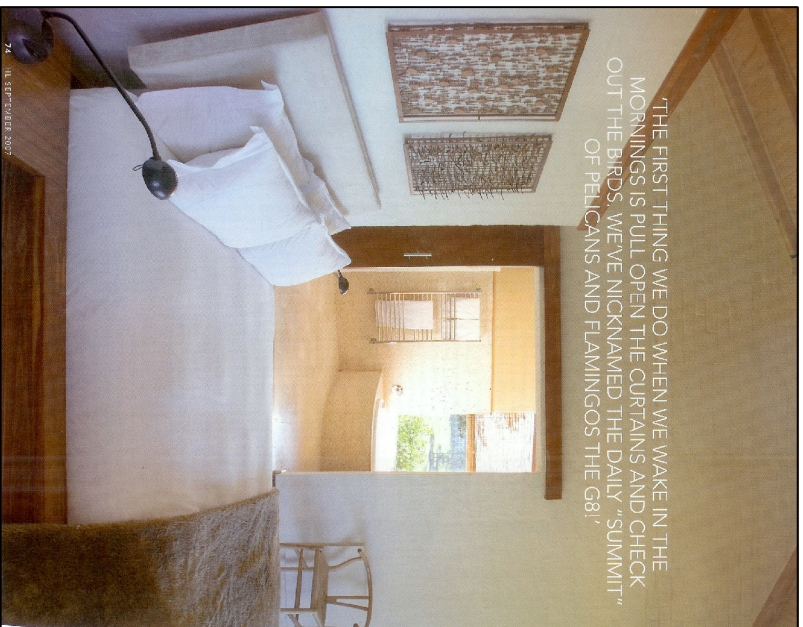

BATHROOM ONE