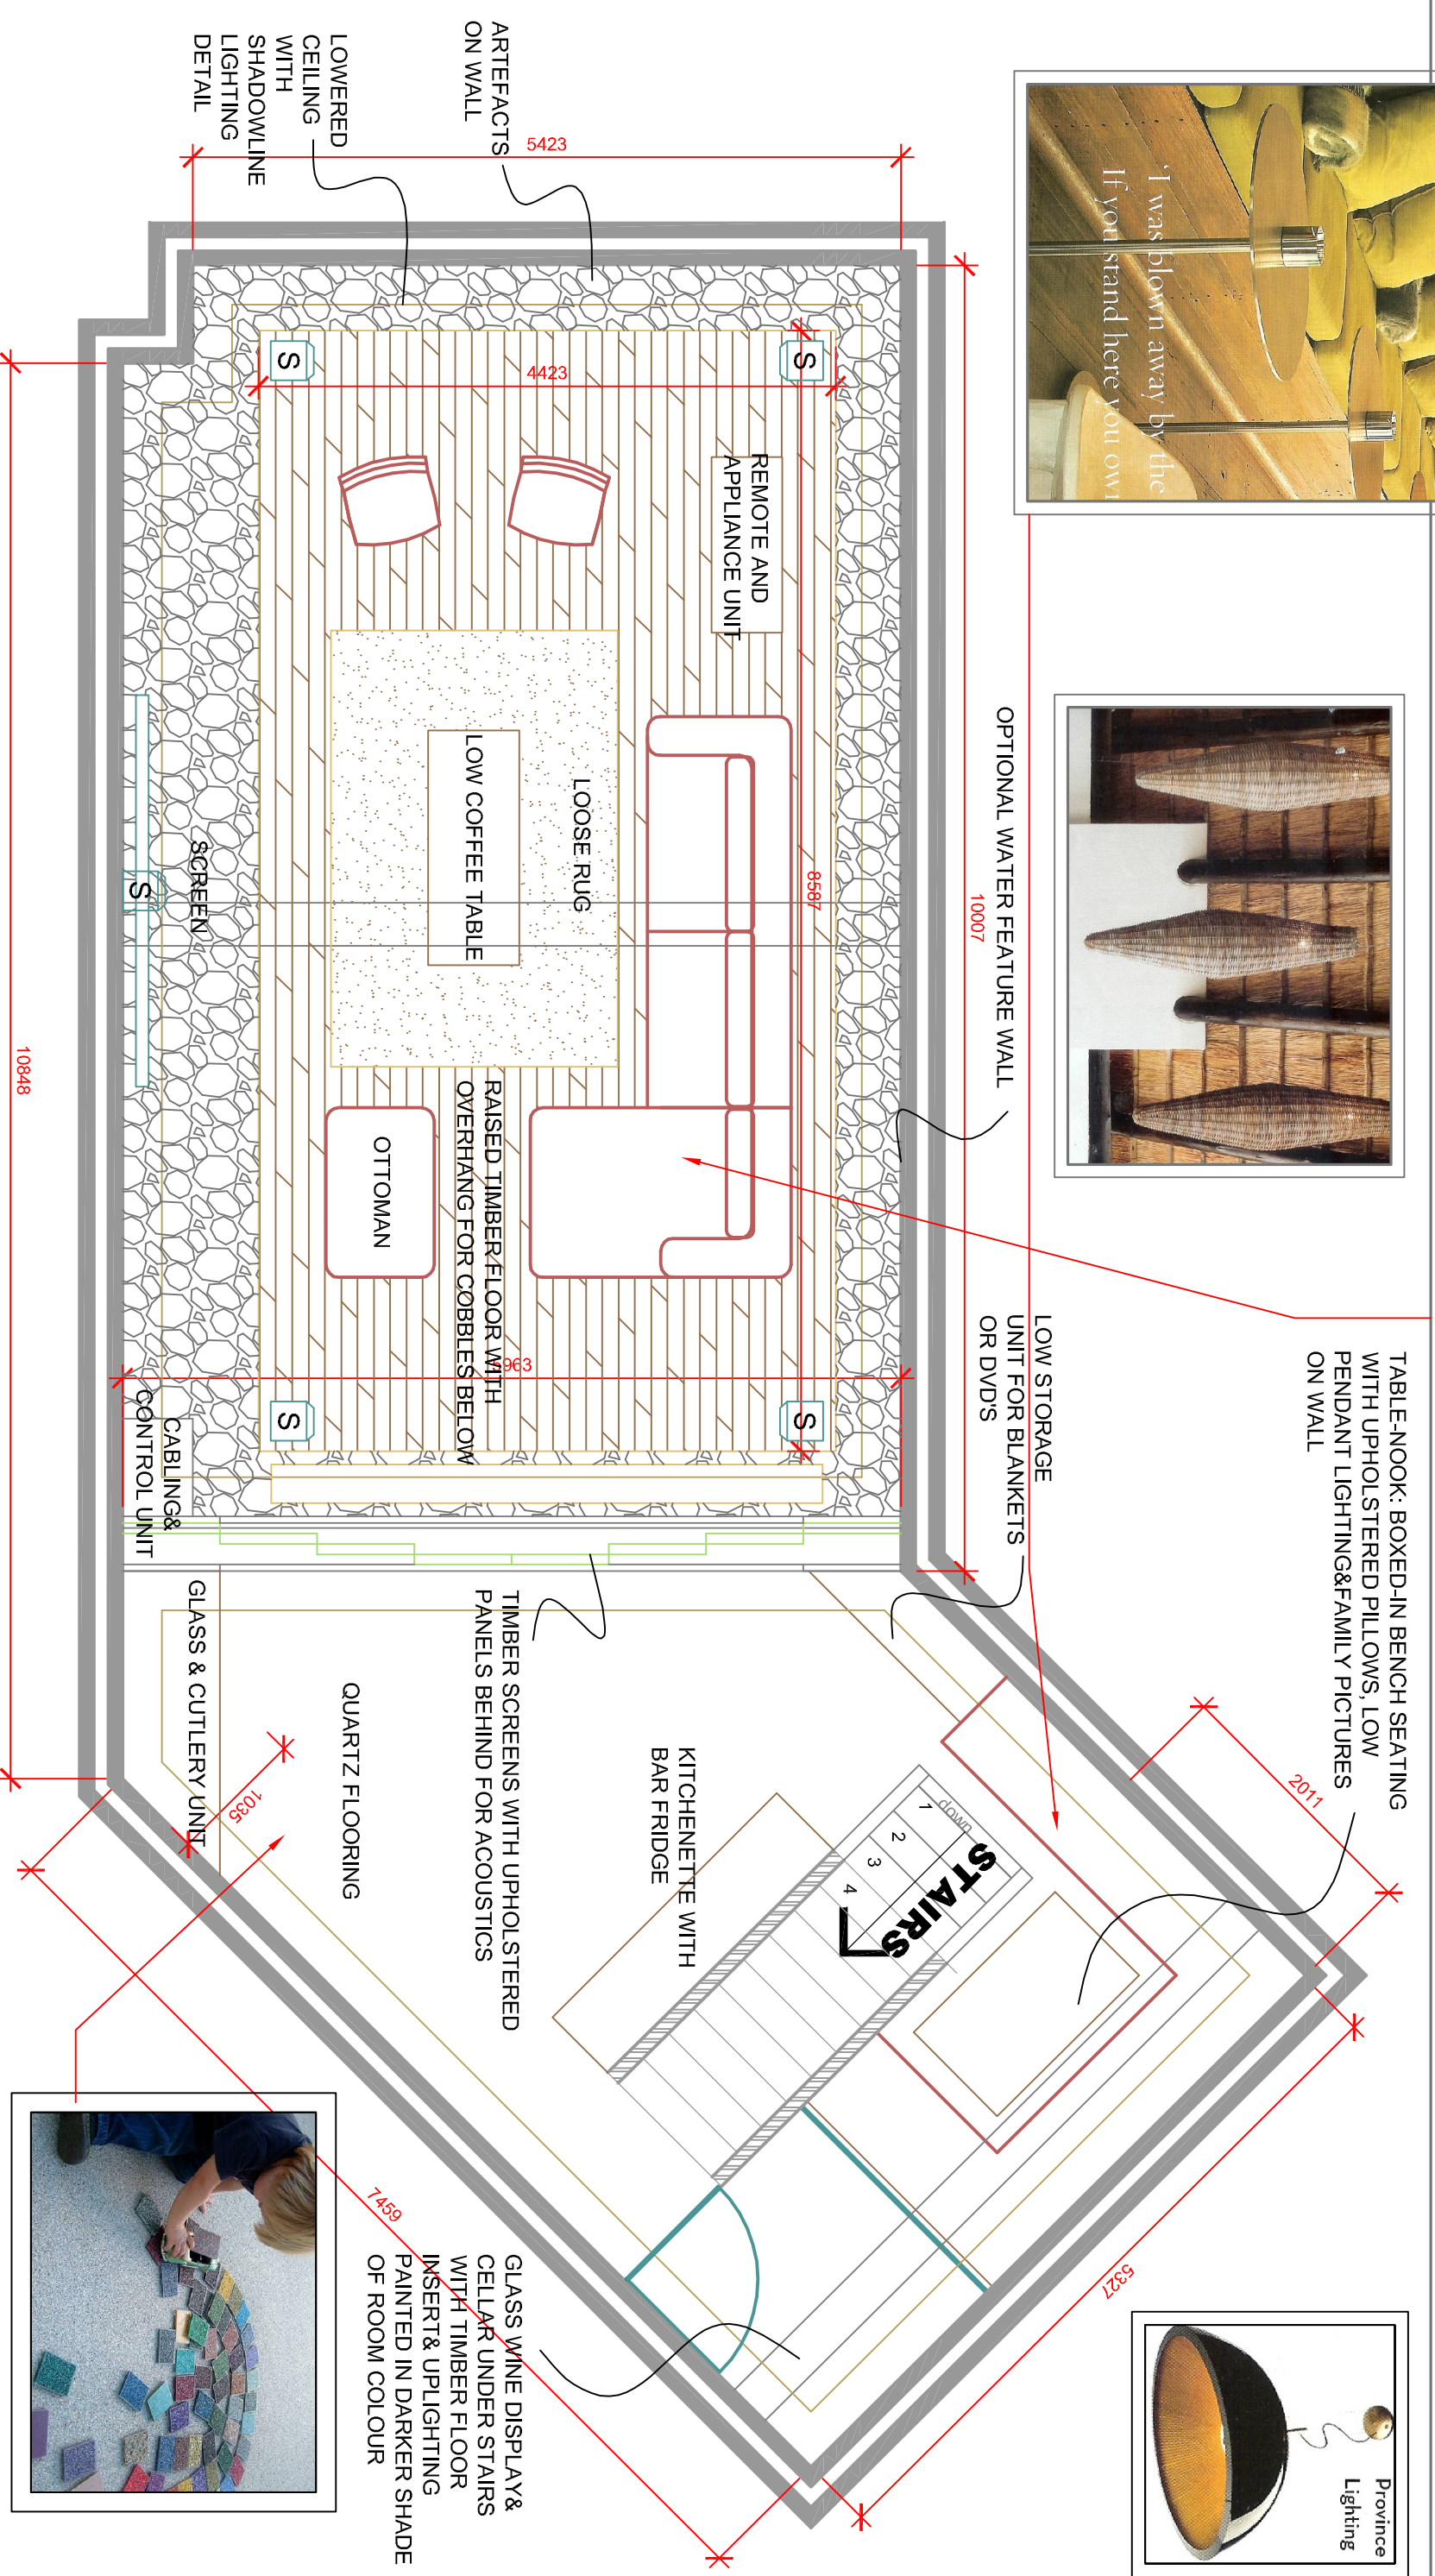

GONDWANA
GAME RESERVE
garden route south africa

Private Residences

Luxury Turnkey Bush Home

GROUND FLOOR PLAN

FIRST FLOOR PLAN

BASEMENT FLOOR PLAN

3 bedroom Home Package

- Total size: ±470m²
- 345m² Interior including ground floor, first floor and basement
- 125m² Exterior including deck and balcony
- 3 bedrooms with en-suite bathrooms
- Open plan, double volume living area including lounge, dining and kitchen
- Separate office or TV room upstairs
- Fully equipped basement for wine cellar, cinema, sauna or to suit your needs
- High quality finish – thatch roof, wooden folding doors, balau decking
- 5-star full furniture package
- Natural landscaping around residence

Red Rocks Valley

2.5 acre (10,000 m²)

12	R 5 724 000
13	R 5 724 000
18	R 5 565 000
19	SOLD
26	SOLD

BATHROOM THREE

BASEMENT

BATHROOM ONE

BATHROOM ONE

BATHROOM ONE

BEDROOM THREE

BATHROOM THREE

BATHROOM TWO

BATHROOM TWO

BEDROOM ONE

LOUNGE

BEDROOM TWO

FIREPLACE