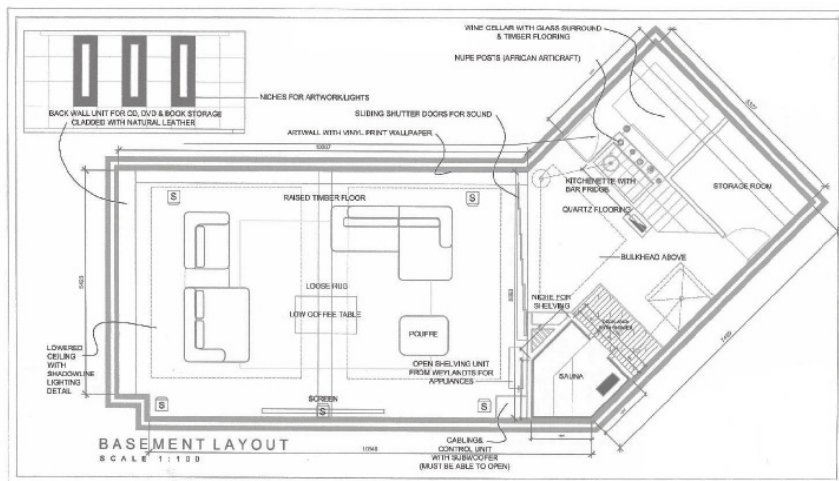

GONDWANA
GAME RESERVE
garden route south africa

Private Residences

Luxury Turnkey Bush Home

GROUND FLOOR PLAN

FIRST FLOOR PLAN

BASEMENT FLOOR PLAN

3 bedroom Home Package

- Total size: ±470m²
- 345m² Interior including ground floor, first floor and basement
- 125m² Exterior including deck and balcony
- 3 bedrooms with en-suite bathrooms
- Open plan, double volume living area including lounge, dining and kitchen
- Separate office or TV room upstairs
- Fully equipped basement for wine cellar, cinema, sauna or to suit your needs
- High quality finish – thatch roof, wooden folding doors, balau decking
- 5-star full furniture package
- Natural landscaping around residence

Milkwood Valley

2.5 acre (10,000 m²)

Package Price Rand (incl. VAT)

1	SOLD
2	R 6 943 000
3	R 6 943 000
4	R 6 784 000
5	SOLD
6	SOLD
7	R 6 999 000
8	R 6 996 000
9	SOLD
10	R 6 996 000
11	R 6 999 000
12	R 6 996 000
13	R 6 996 000
14	R 6 996 000
15	SOLD