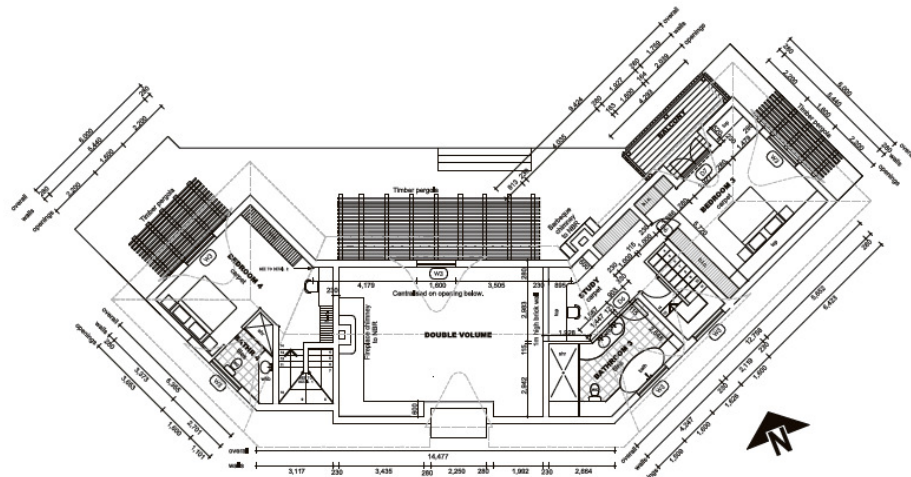

GONDWANA
GAME RESERVE
garden route south africa

Private Residences

Luxury Turnkey Bush Home

GROUND FLOOR PLAN

FIRST FLOOR PLAN

BASEMENT FLOOR PLAN

3 bedroom Home Package

- Total size: ±470m²
- 345m² Interior including ground floor, first floor and basement
- 125m² Exterior including deck and balcony
- 3 bedrooms with en-suite bathrooms
- Open plan, double volume living area including lounge, dining and kitchen
- Separate office or TV room upstairs
- Fully equipped basement for wine cellar, cinema, sauna or to suit your needs
- High quality finish – thatch roof, wooden folding doors, balau decking
- 5-star full furniture package
- Natural landscaping around residence

Milkwood Valley

2.5 acre (10,000 m²)

Package Price Rand (incl. VAT)

1	SOLD
2	R 6 943 000
3	R 6 943 000
4	R 6 784 000
5	SOLD
6	SOLD
7	R 6 999 000
8	R 6 996 000
9	SOLD
10	R 6 996 000
11	R 6 999 000
12	R 6 996 000
13	R 6 996 000
14	R 6 996 000
15	SOLD

Red Rocks Valley

2.5 acre (10,000 m²)

12	R 5 724 000
13	R 5 724 000
18	R 5 565 000
19	SOLD
26	SOLD

BATHROOM THREE

BASEMENT

BATHROOM ONE

BATHROOM ONE

BATHROOM ONE