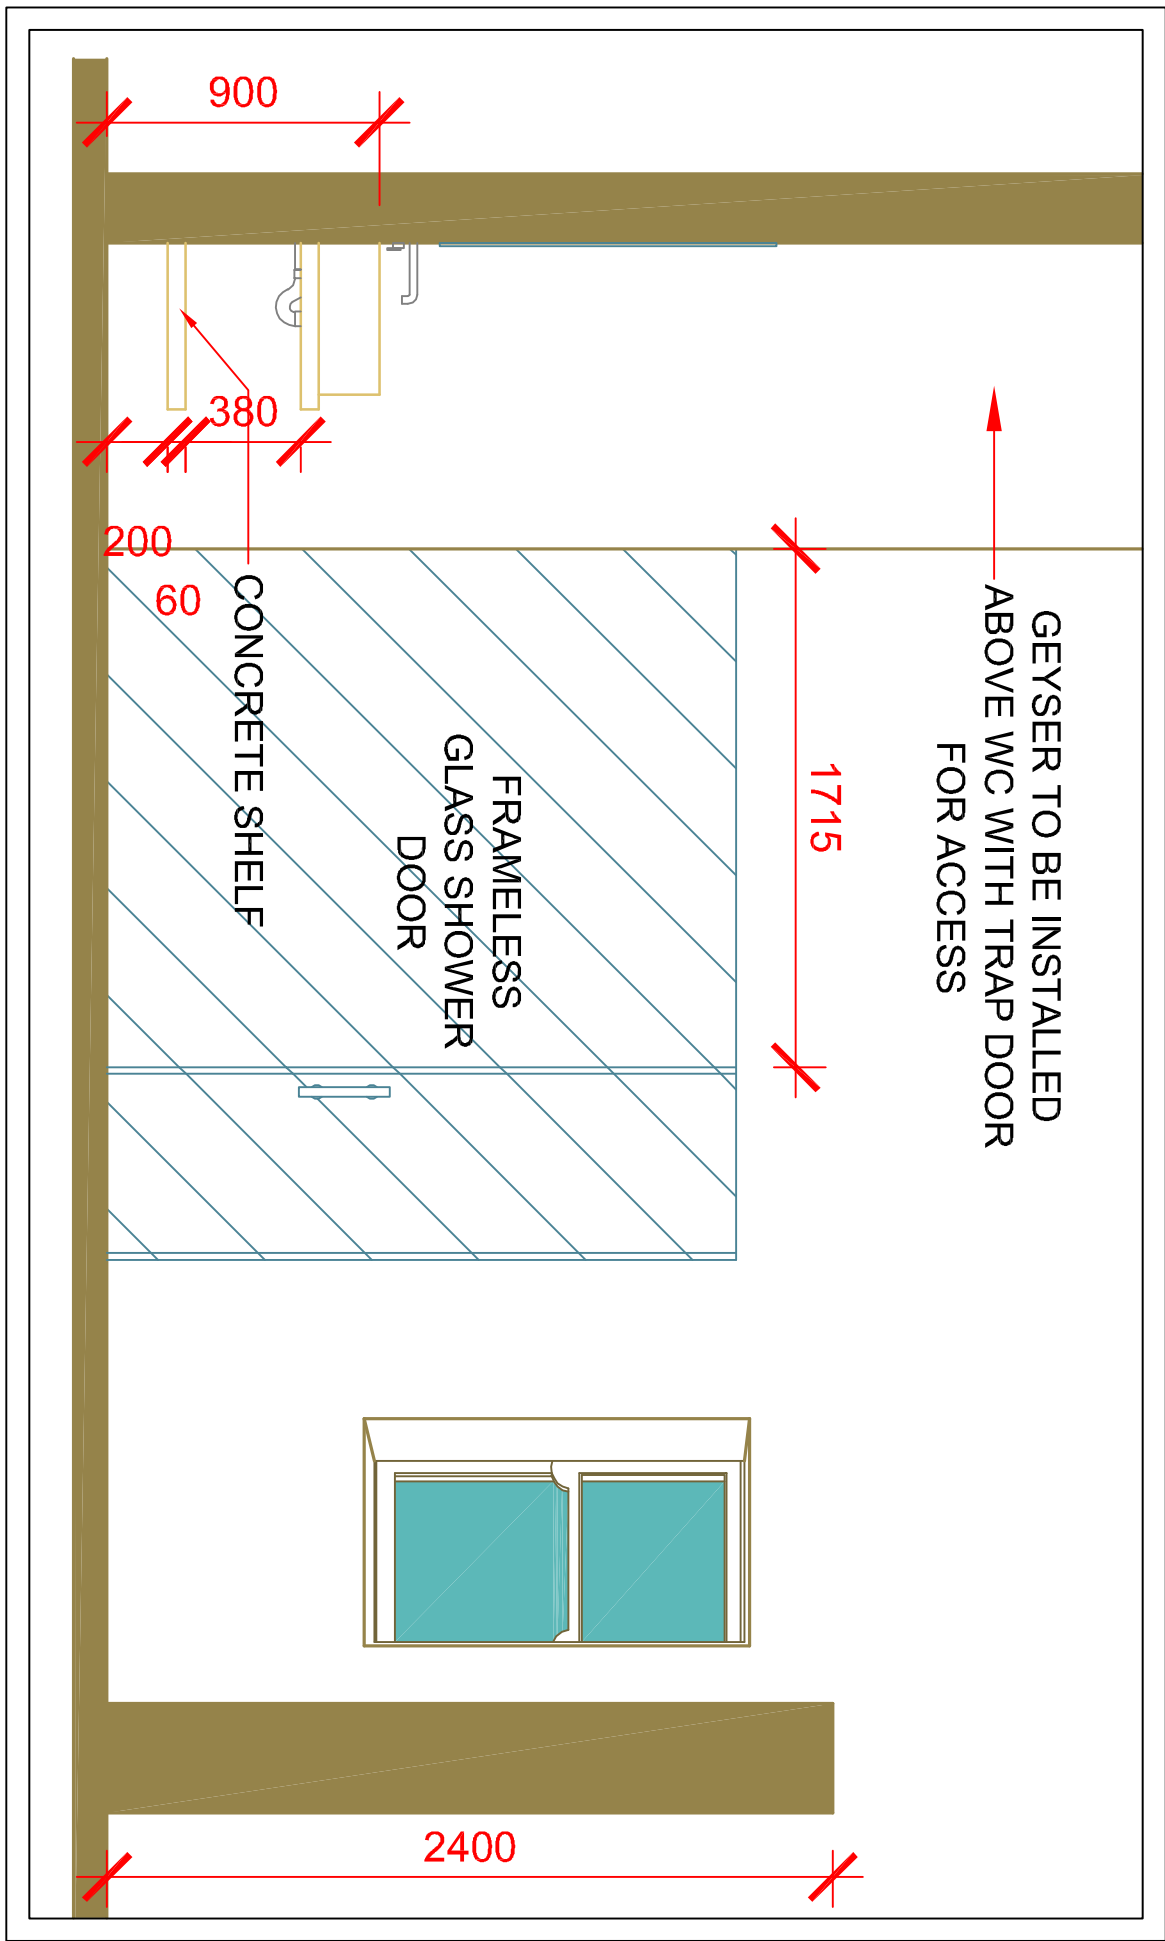

Red Rocks Valley

2.5 acre (10,000 m²)

12	R 5 724 000
13	R 5 724 000
18	R 5 565 000
19	SOLD
26	SOLD

BATHROOM THREE

BASEMENT

BATHROOM ONE

BATHROOM ONE

BATHROOM ONE

BEDROOM THREE

BATHROOM THREE

BATHROOM TWO

BATHROOM TWO

BEDROOM ONE

LOUNGE

BEDROOM TWO

FIREPLACE