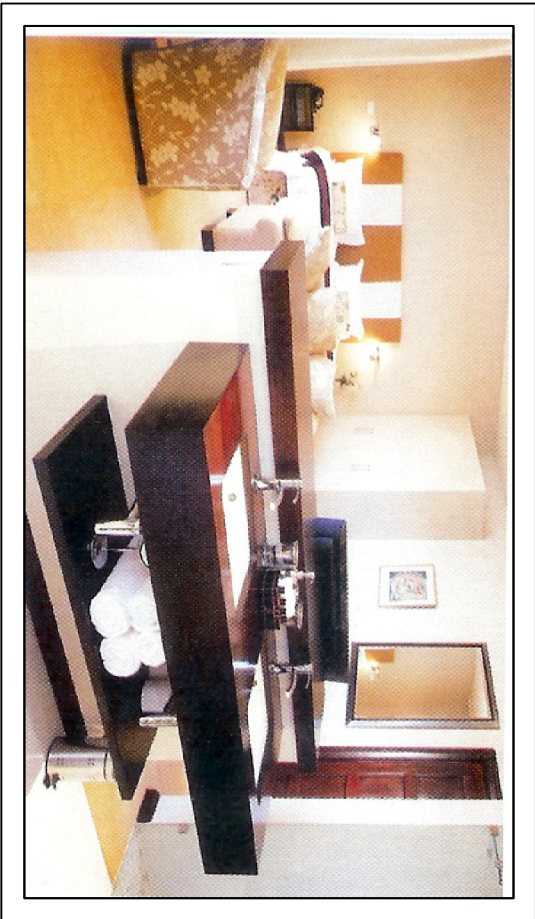

GONDWANA
GAME RESERVE
garden route south africa

Private Residences

Luxury Turnkey Bush Home

GROUND FLOOR PLAN

FIRST FLOOR PLAN

BASEMENT FLOOR PLAN

3 bedroom Home Package

- Total size: ±470m²
- 345m² Interior including ground floor, first floor and basement
- 125m² Exterior including deck and balcony
- 3 bedrooms with en-suite bathrooms
- Open plan, double volume living area including lounge, dining and kitchen
- Separate office or TV room upstairs
- Fully equipped basement for wine cellar, cinema, sauna or to suit your needs
- High quality finish – thatch roof, wooden folding doors, balau decking
- 5-star full furniture package
- Natural landscaping around residence

BEDROOM THREE

BATHROOM THREE

BATHROOM TWO

BATHROOM TWO

BEDROOM ONE

LOUNGE

BEDROOM TWO

FIREPLACE