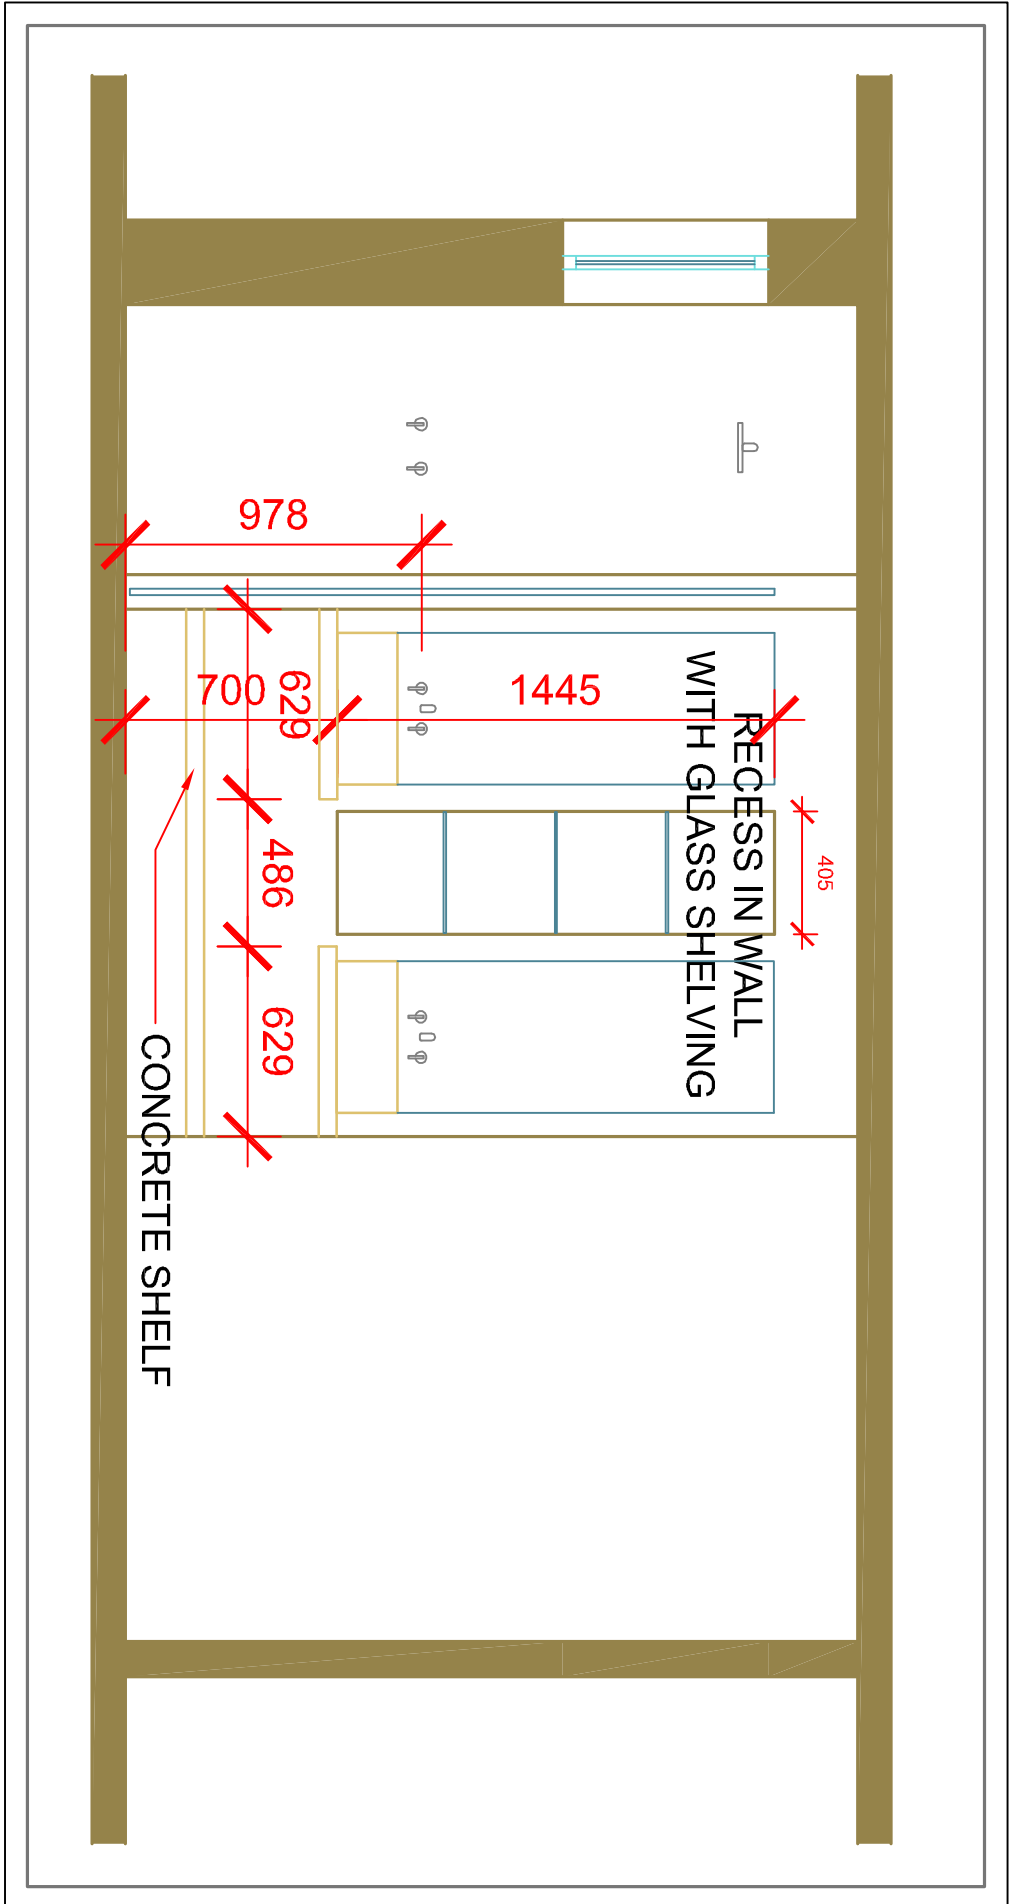

GONDWANA
GAME RESERVE
garden route south africa

Private Residences

Luxury Turnkey Bush Home

GROUND FLOOR PLAN

FIRST FLOOR PLAN

BASEMENT FLOOR PLAN

3 bedroom Home Package

- Total size: ±470m²
- 345m² Interior including ground floor, first floor and basement
- 125m² Exterior including deck and balcony
- 3 bedrooms with en-suite bathrooms
- Open plan, double volume living area including lounge, dining and kitchen
- Separate office or TV room upstairs
- Fully equipped basement for wine cellar, cinema, sauna or to suit your needs
- High quality finish – thatch roof, wooden folding doors, balau decking
- 5-star full furniture package
- Natural landscaping around residence

Red Rocks Valley

2.5 acre (10,000 m²)

12	R 5 724 000
13	R 5 724 000
18	R 5 565 000
19	SOLD
26	SOLD

BATHROOM THREE

BASEMENT

BATHROOM ONE

BATHROOM ONE

BATHROOM ONE

BEDROOM THREE

BATHROOM THREE

BATHROOM TWO

BATHROOM TWO

BEDROOM ONE

LOUNGE

BEDROOM TWO

FIREPLACE