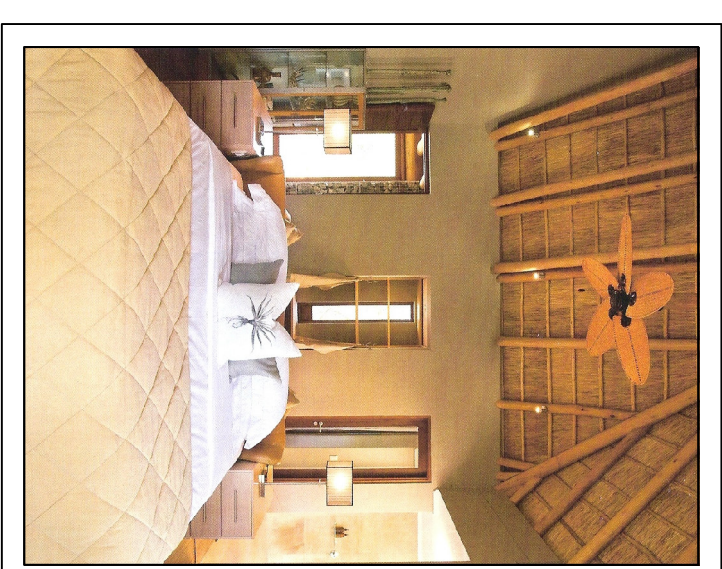

GONDWANA
GAME RESERVE
garden route south africa

Private Residences

Luxury Turnkey Bush Home

GROUND FLOOR PLAN

FIRST FLOOR PLAN

BASEMENT FLOOR PLAN

3 bedroom Home Package

- Total size: ±470m²
- 345m² Interior including ground floor, first floor and basement
- 125m² Exterior including deck and balcony
- 3 bedrooms with en-suite bathrooms
- Open plan, double volume living area including lounge, dining and kitchen
- Separate office or TV room upstairs
- Fully equipped basement for wine cellar, cinema, sauna or to suit your needs
- High quality finish – thatch roof, wooden folding doors, balau decking
- 5-star full furniture package
- Natural landscaping around residence

BEDROOM THREE

BATHROOM THREE

BATHROOM TWO

BATHROOM TWO

BEDROOM ONE

LOUNGE

BEDROOM TWO

FIREPLACE