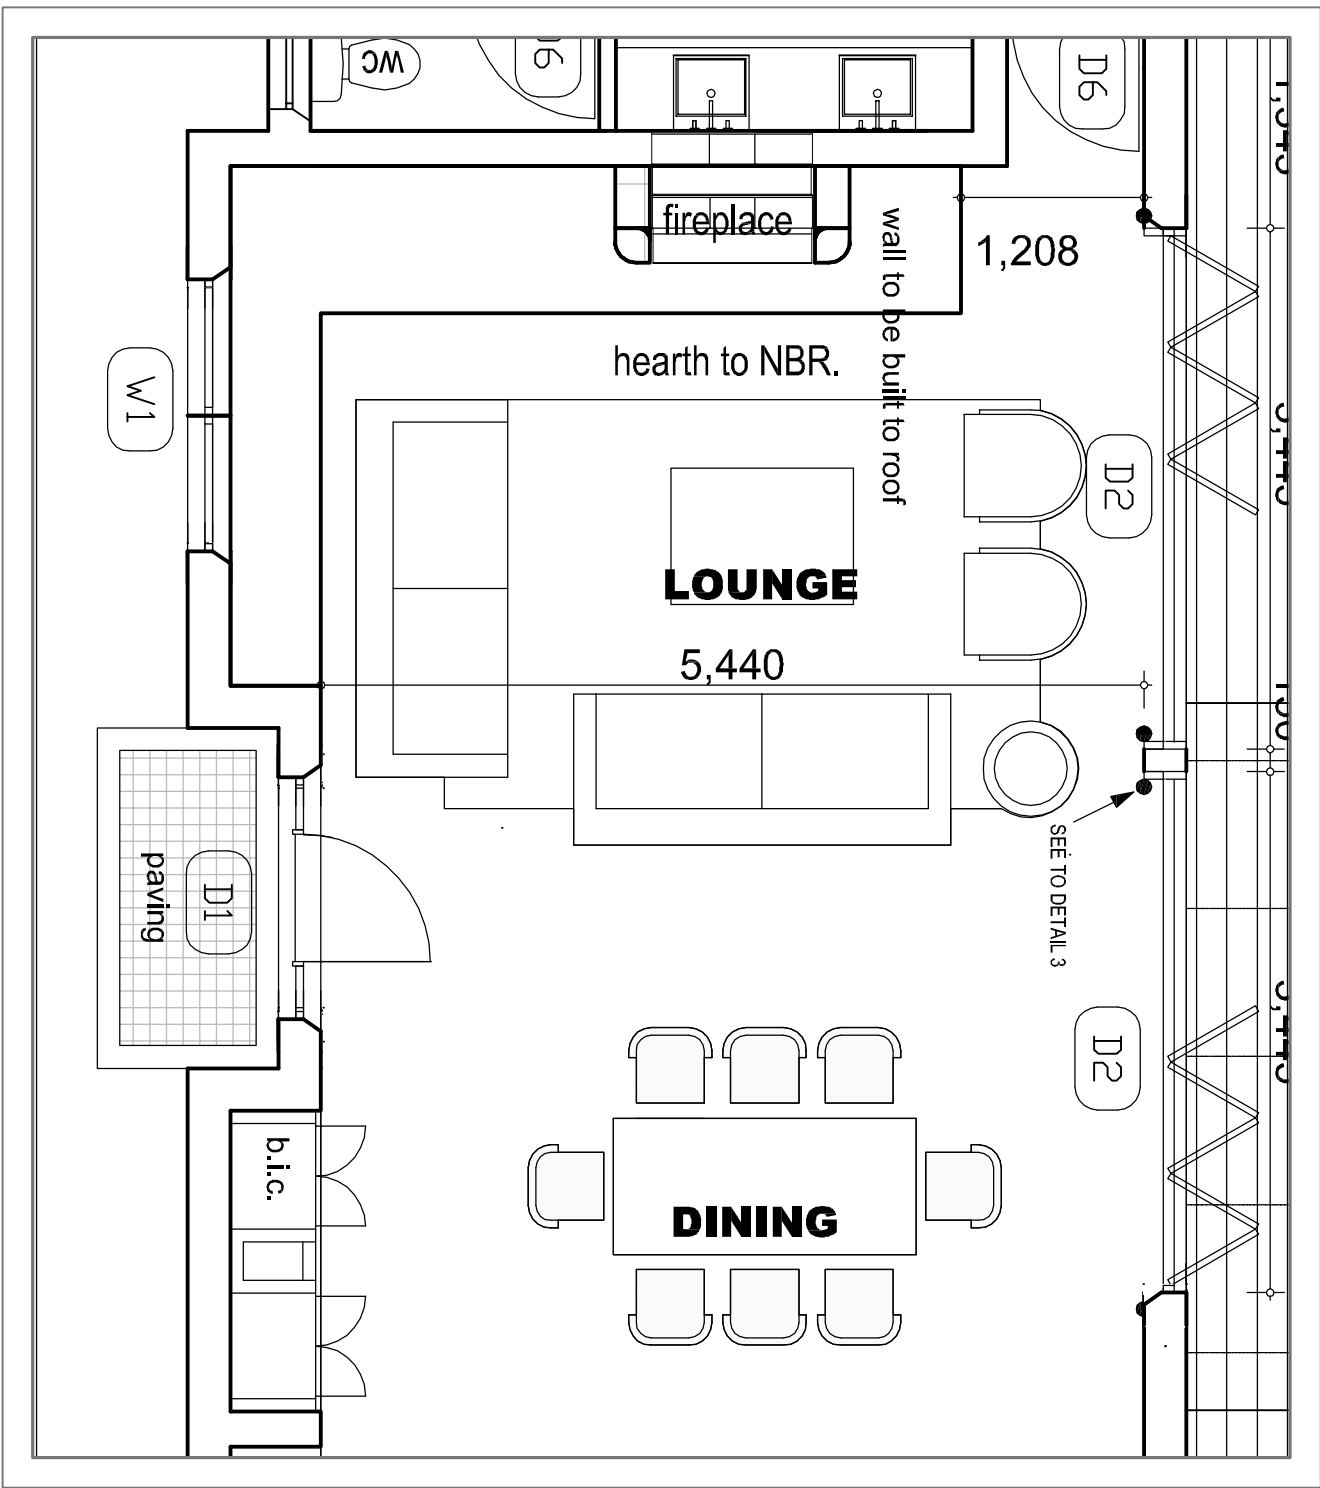

GONDWANA
GAME RESERVE
garden route south africa

Private Residences

Luxury Turnkey Bush Home

GROUND FLOOR PLAN

FIRST FLOOR PLAN

BASEMENT FLOOR PLAN

3 bedroom Home Package

- Total size: ±470m²
- 345m² Interior including ground floor, first floor and basement
- 125m² Exterior including deck and balcony
- 3 bedrooms with en-suite bathrooms
- Open plan, double volume living area including lounge, dining and kitchen
- Separate office or TV room upstairs
- Fully equipped basement for wine cellar, cinema, sauna or to suit your needs
- High quality finish – thatch roof, wooden folding doors, balau decking
- 5-star full furniture package
- Natural landscaping around residence

BEDROOM THREE

BATHROOM THREE

BATHROOM TWO

BATHROOM TWO

BEDROOM ONE

LOUNGE

BEDROOM TWO

FIREPLACE