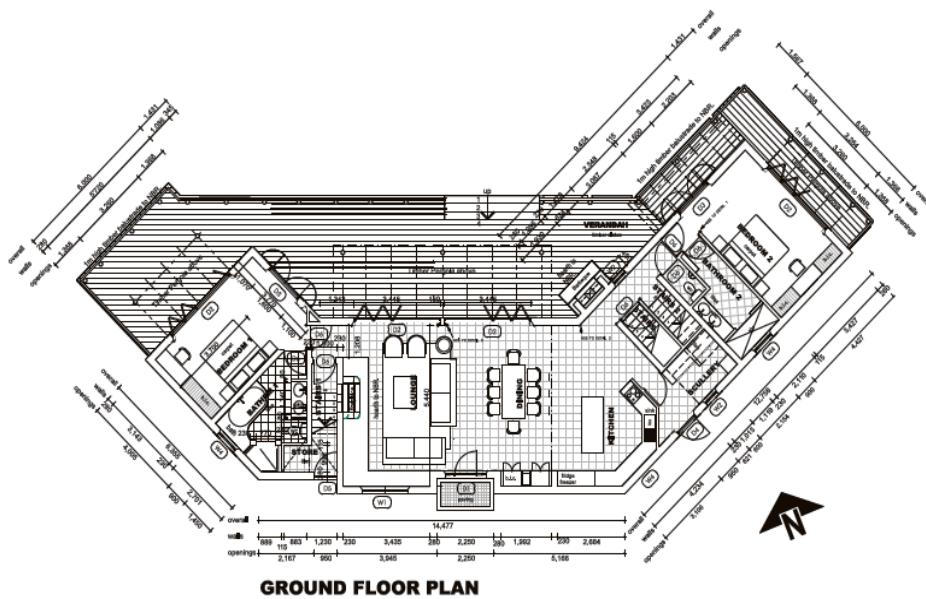

Milkwood Valley

15 Home Sites
2.5 acre (10,000 m²)

Package Price Rand (incl. VAT)

1	SOLD
2	R 5 883 000
3	R 5 883 000
4	R 5 724 000
5	SOLD
6	SOLD
7	R 5 989 000
8	R 5 936 000
9	SOLD
10	R 5 936 000
11	R 5 989 000
12	R 5 936 000
13	R 5 936 000
14	R 5 936 000
15	SOLD

Red Rocks Valley

2.5 acre (10,000 m²)

12	R 5 724 000
13	R 5 724 000
18	R 5 565 000
19	SOLD
26	SOLD