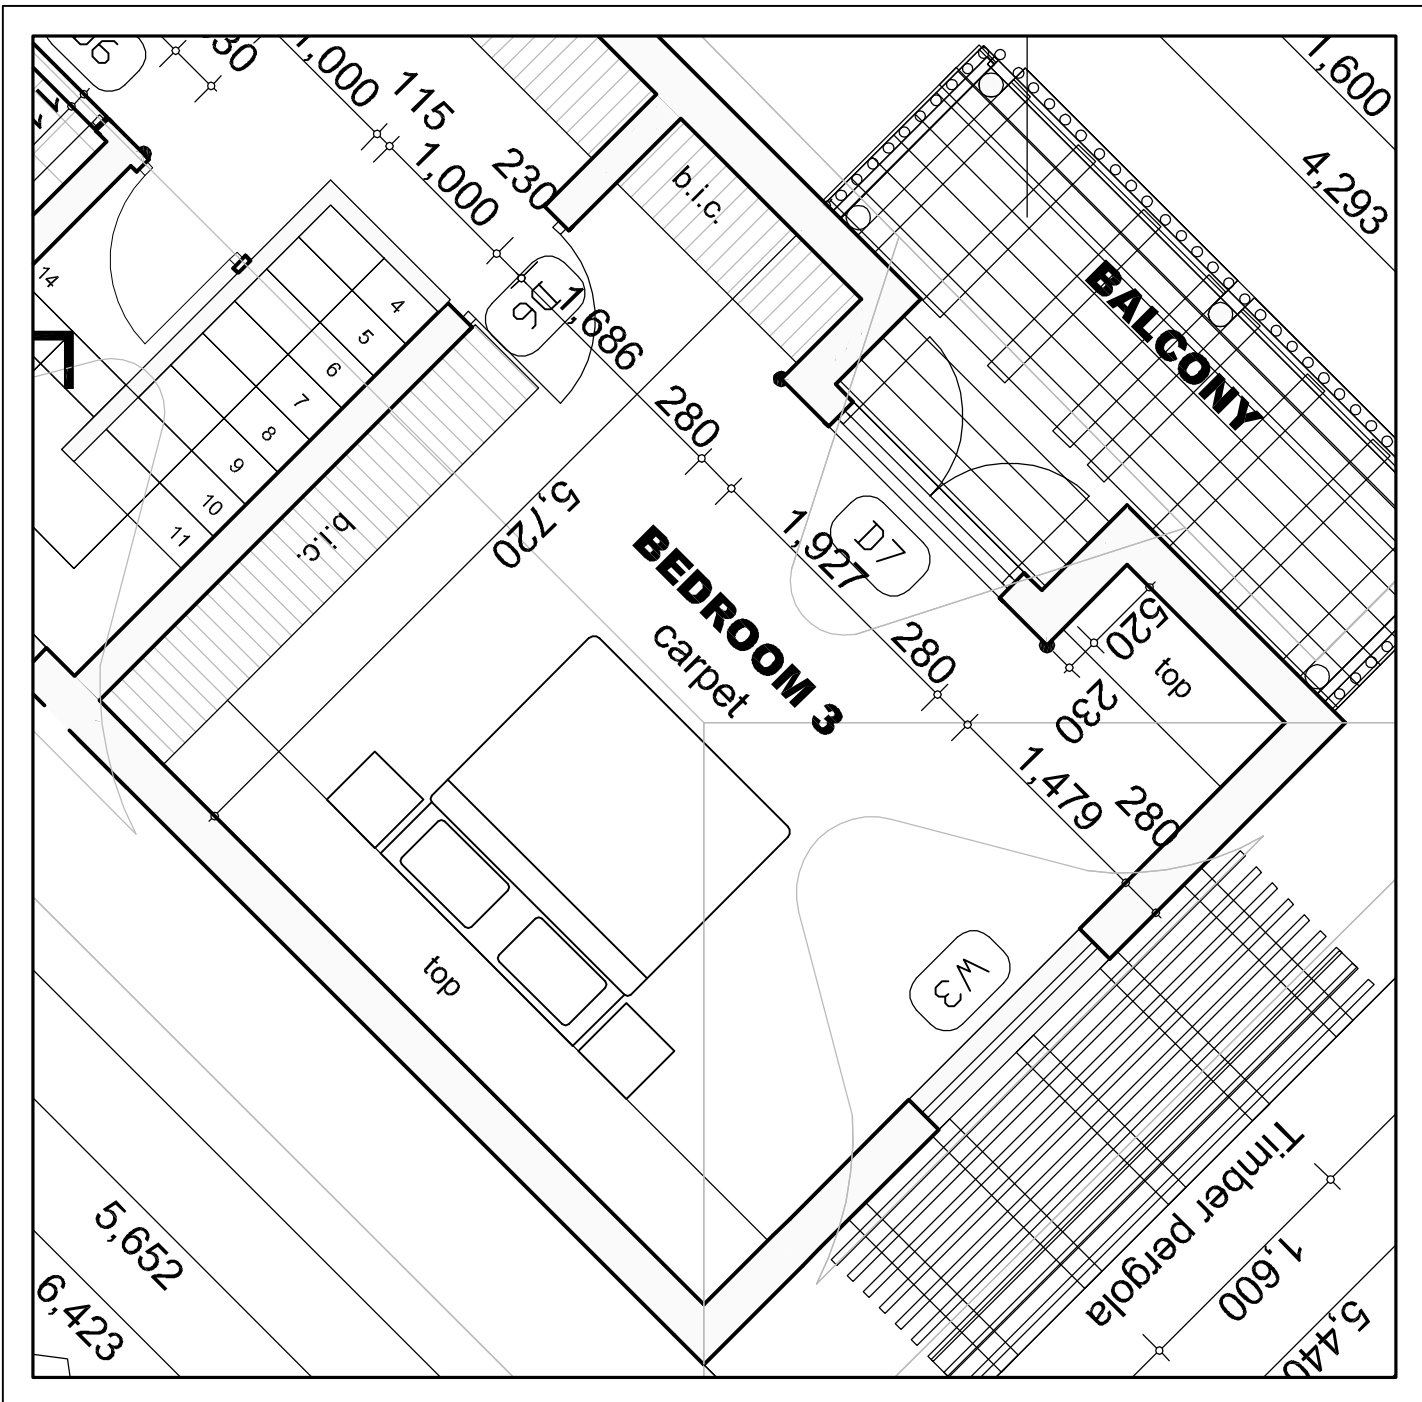

GONDWANA
GAME RESERVE
garden route south africa

Private Residences

Luxury Turnkey Bush Home

GROUND FLOOR PLAN

FIRST FLOOR PLAN

BASEMENT FLOOR PLAN

3 bedroom Home Package

- Total size: ±470m²
- 345m² Interior including ground floor, first floor and basement
- 125m² Exterior including deck and balcony
- 3 bedrooms with en-suite bathrooms
- Open plan, double volume living area including lounge, dining and kitchen
- Separate office or TV room upstairs
- Fully equipped basement for wine cellar, cinema, sauna or to suit your needs
- High quality finish – thatch roof, wooden folding doors, balau decking
- 5-star full furniture package
- Natural landscaping around residence

BEDROOM THREE

BATHROOM THREE

BATHROOM TWO

BATHROOM TWO

BEDROOM ONE

LOUNGE

BEDROOM TWO

FIREPLACE